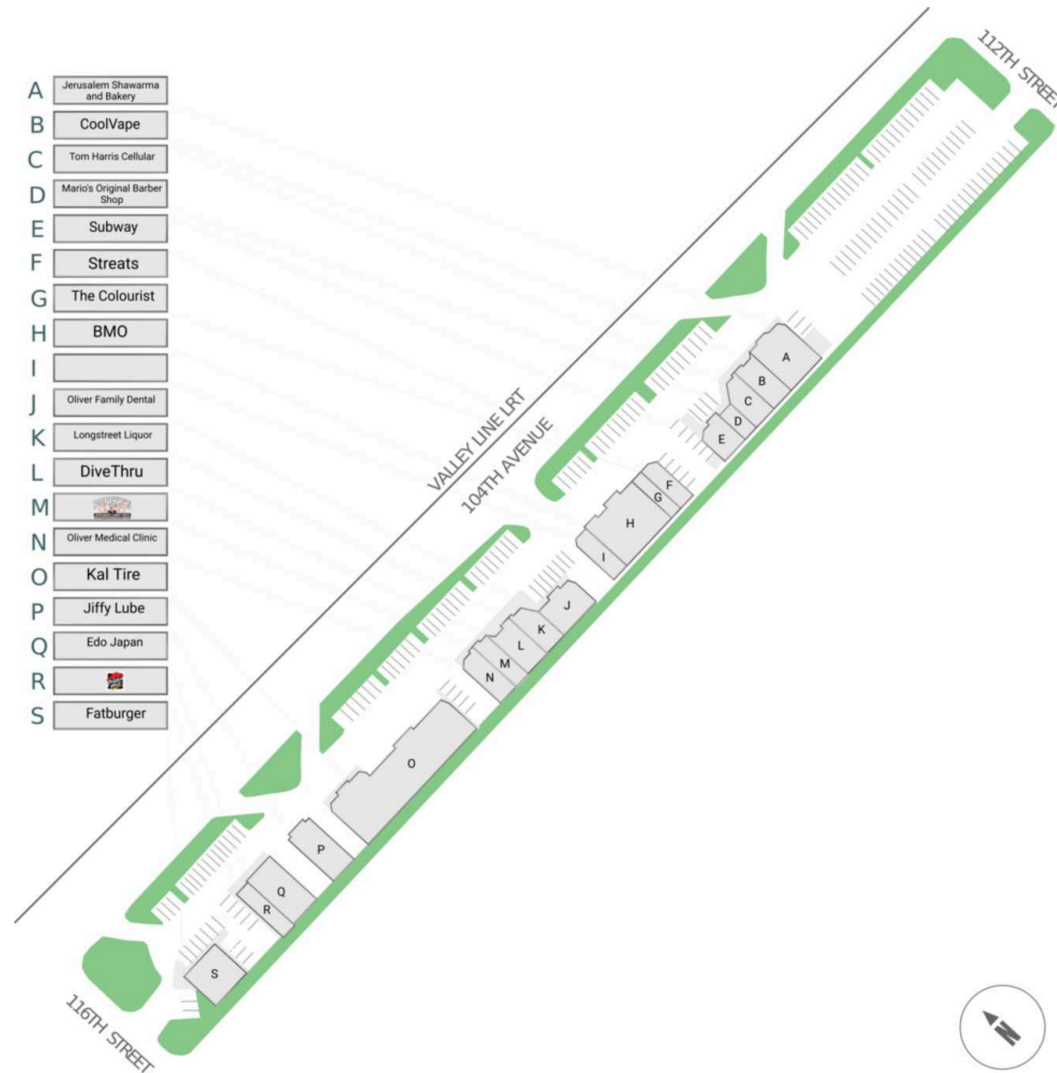

Edmonton, AB

sf: 36,972

Longstreet Shopping Centre is centrally located in Edmonton, just steps from MacEwan University, which has over 20,000 students. Anchored by BMO, it features over 18 shops and services. Positioned along busy 104th Avenue NW, it's also just blocks from the vibrant Brewery District.

Current Tenants

Fatburger
Pizza Hut
Edo Japan
Jiffy Lube
Kal Tire
Oliver Medical Clinic
Popeye's Supplements
DiveThru
Longstreet Liquor
Oliver Family Dental
Subway

Mario's Original Barber
Shop
Tom Harris Cellular
CoolVape
Jerusalem Shawarma and
Bakery
Blank Logo - Fake Tenant
BMO
The Colourist
Streets