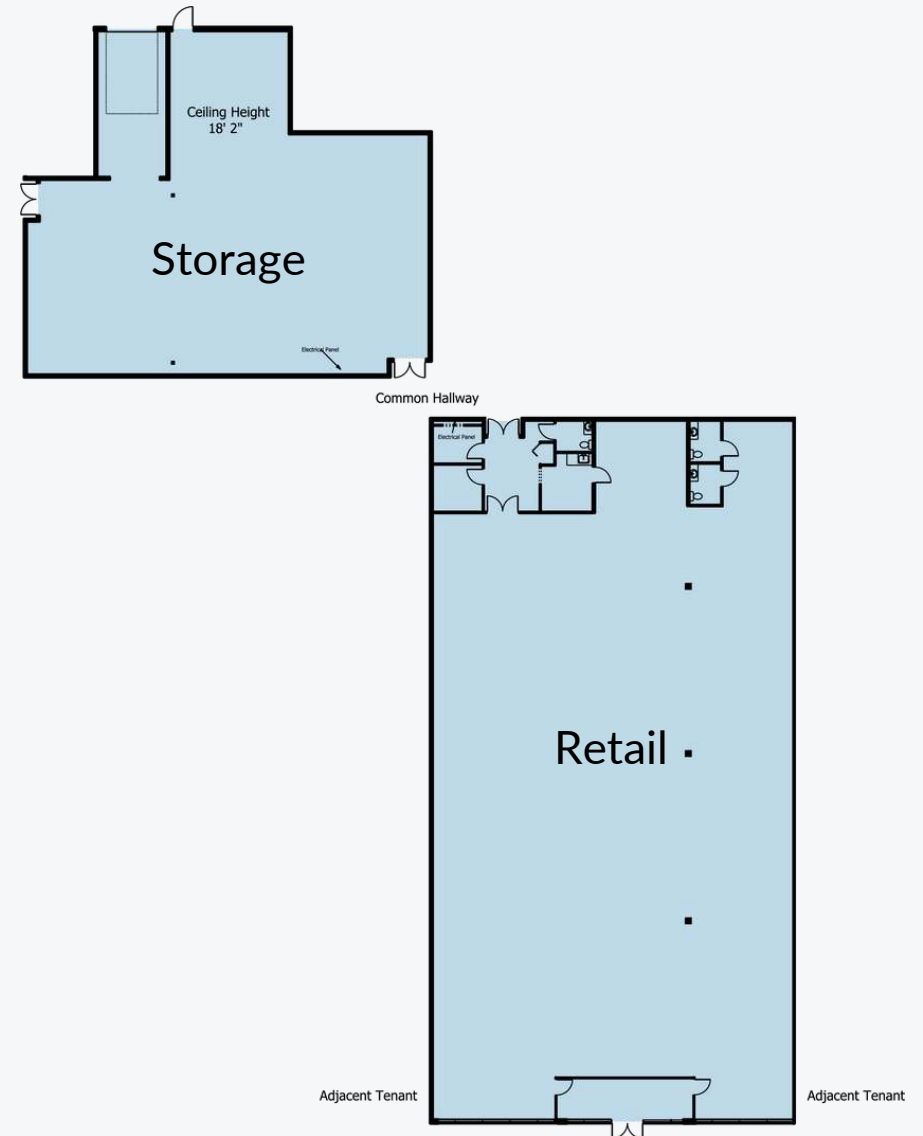

# Site Plan

# Leasing Opportunity

<b>Size</b>	9,665 sf retail and 4,450 sf storage space
<b>Unit Number</b>	154
<b>Available</b>	December 2024
<b>Ideal Use</b>	Retail
<b>Additional Rent*</b>	\$15.36 psf
<b>Base Rent</b>	Contact Leasing Manager

*\*this is an approximate and rates are subject to change.*

We are excited to offer a spacious 9,665 square feet retail space along with 4,450 square feet of storage space, perfectly suited for your business needs. This attractive leasing opportunity is located in a high-traffic area, ensuring maximum visibility for your brand. Don't miss out on this chance to become part of our vibrant retail community at TransCanada Shopping Centre!