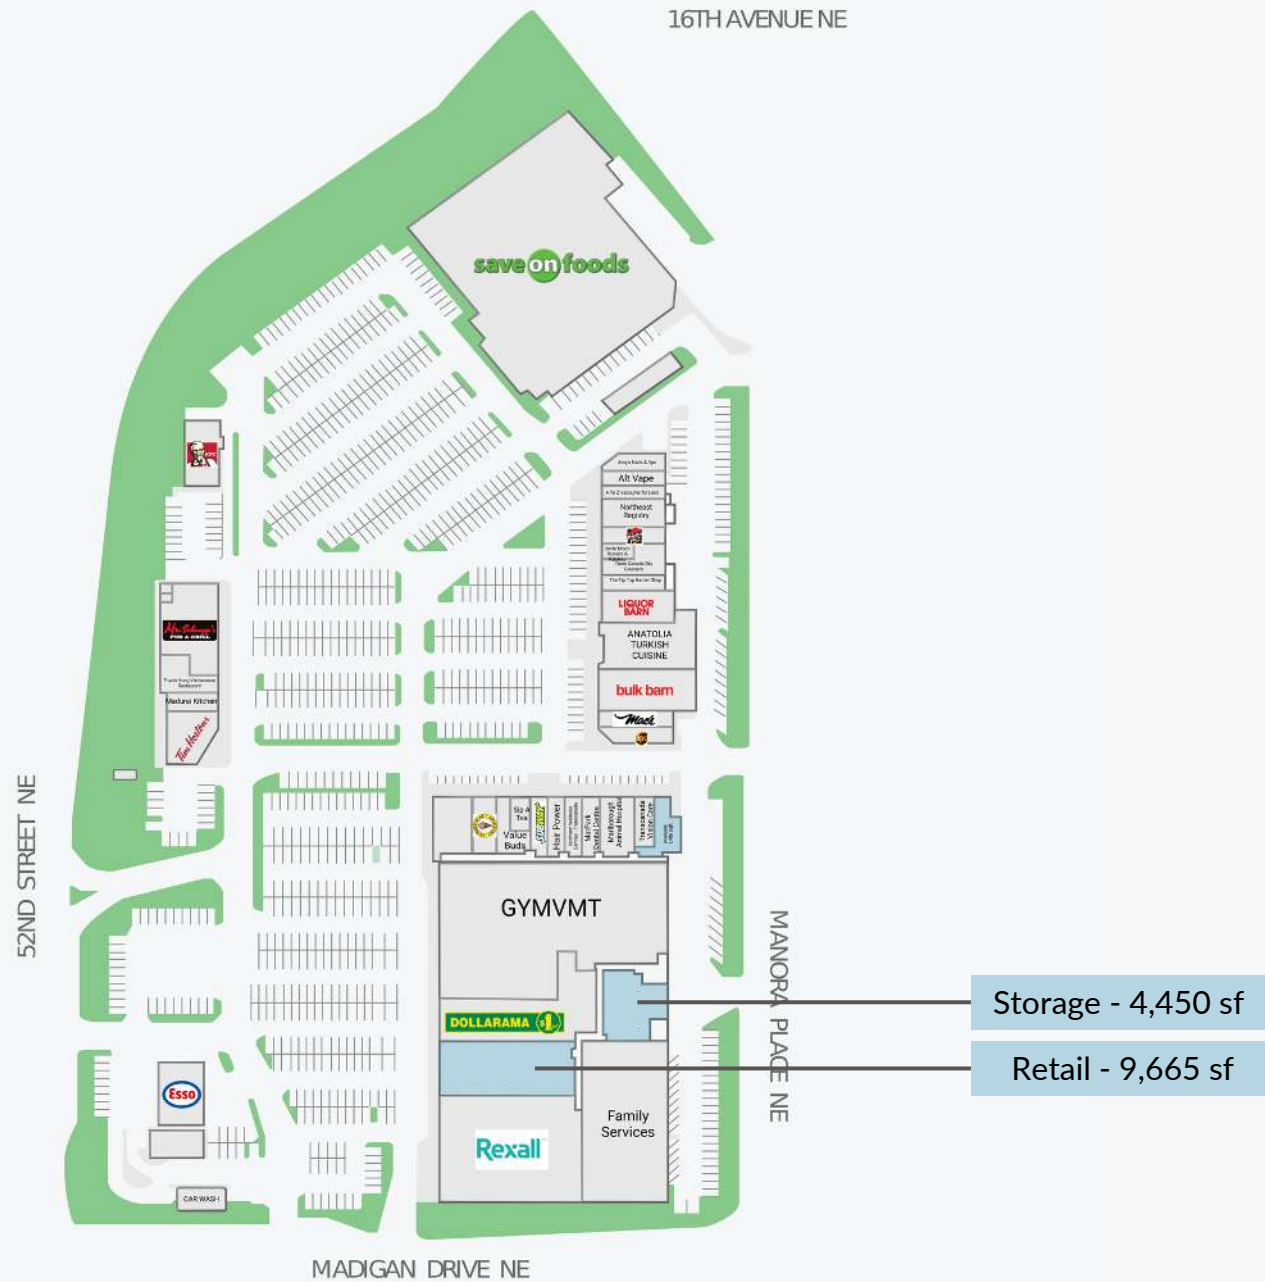

# About the Location

TransCanada Centre is conveniently located on 52nd Street just off the TransCanada Highway in northeast Calgary. This highly trafficked centre is easily accessible for both city goers and local neighbourhood members alike. Offering an excellent mix of medical, paramedical, personal services, and foodservice tenants, TransCanada Centre is a smart one-stop shopping destination for everyday needs.

# Site Plan