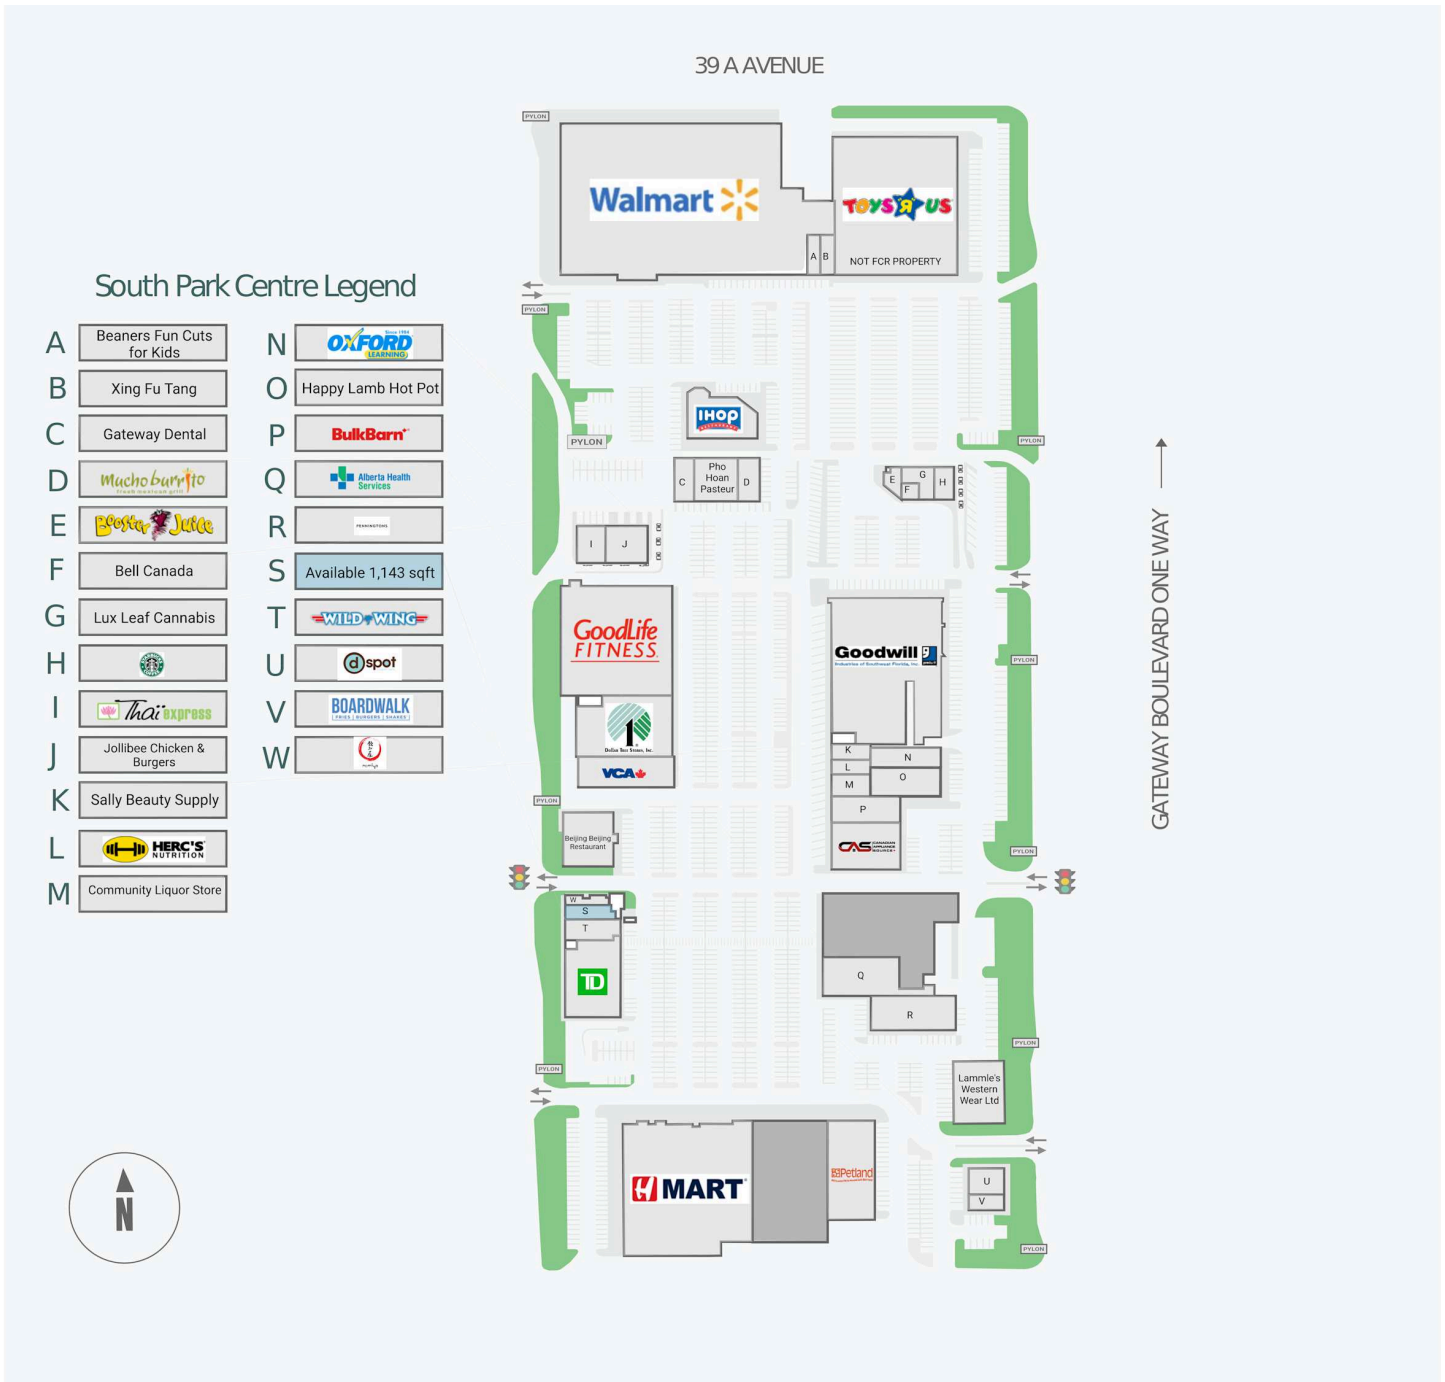

South Park Centre

3803 Calgary Trail North, Edmonton, AB

South Park Centre Legend

- | | | | |
|---|----------------------------|---|-------------------------------|
| A | Beaners Fun Cuts for Kids | N | OXFORD LEARNING |
| B | Xing Fu Tang | O | Happy Lamb Hot Pot |
| C | Gateway Dental | P | BulkBarn |
| D | Mucho Burrito | Q | Alberta Health Services |
| E | Boston Juice | R | FRANCOIS |
| F | Bell Canada | S | Available 1,143 sqft |
| G | Lux Leaf Cannabis | T | WILD WING |
| H | Starbucks | U | spotify |
| I | Thai Express | V | BOARDWALK (CENTRE COMMERCIAL) |
| J | Jollibee Chicken & Burgers | W | Walmart |
| K | Sally Beauty Supply | | |
| L | HERC'S NUTRITION | | |
| M | Community Liquor Store | | |

WALK SCORE	TRANSIT SCORE	The sole-purpose of this site plan is to identify the approximate location and size of the buildings. It is intended for use as a reference only and is subject to change at any time at the sole discretion of the owner.	REVISED MAY 2026
65	-	« Le seul objectif de ce plan de site est d'identifier l'emplacement et les dimensions approximatifs des bâtiments. Il est destiné à être utilisé comme un outil de référence uniquement et est susceptible de changer à tout moment à la seule discrétion du propriétaire. »	