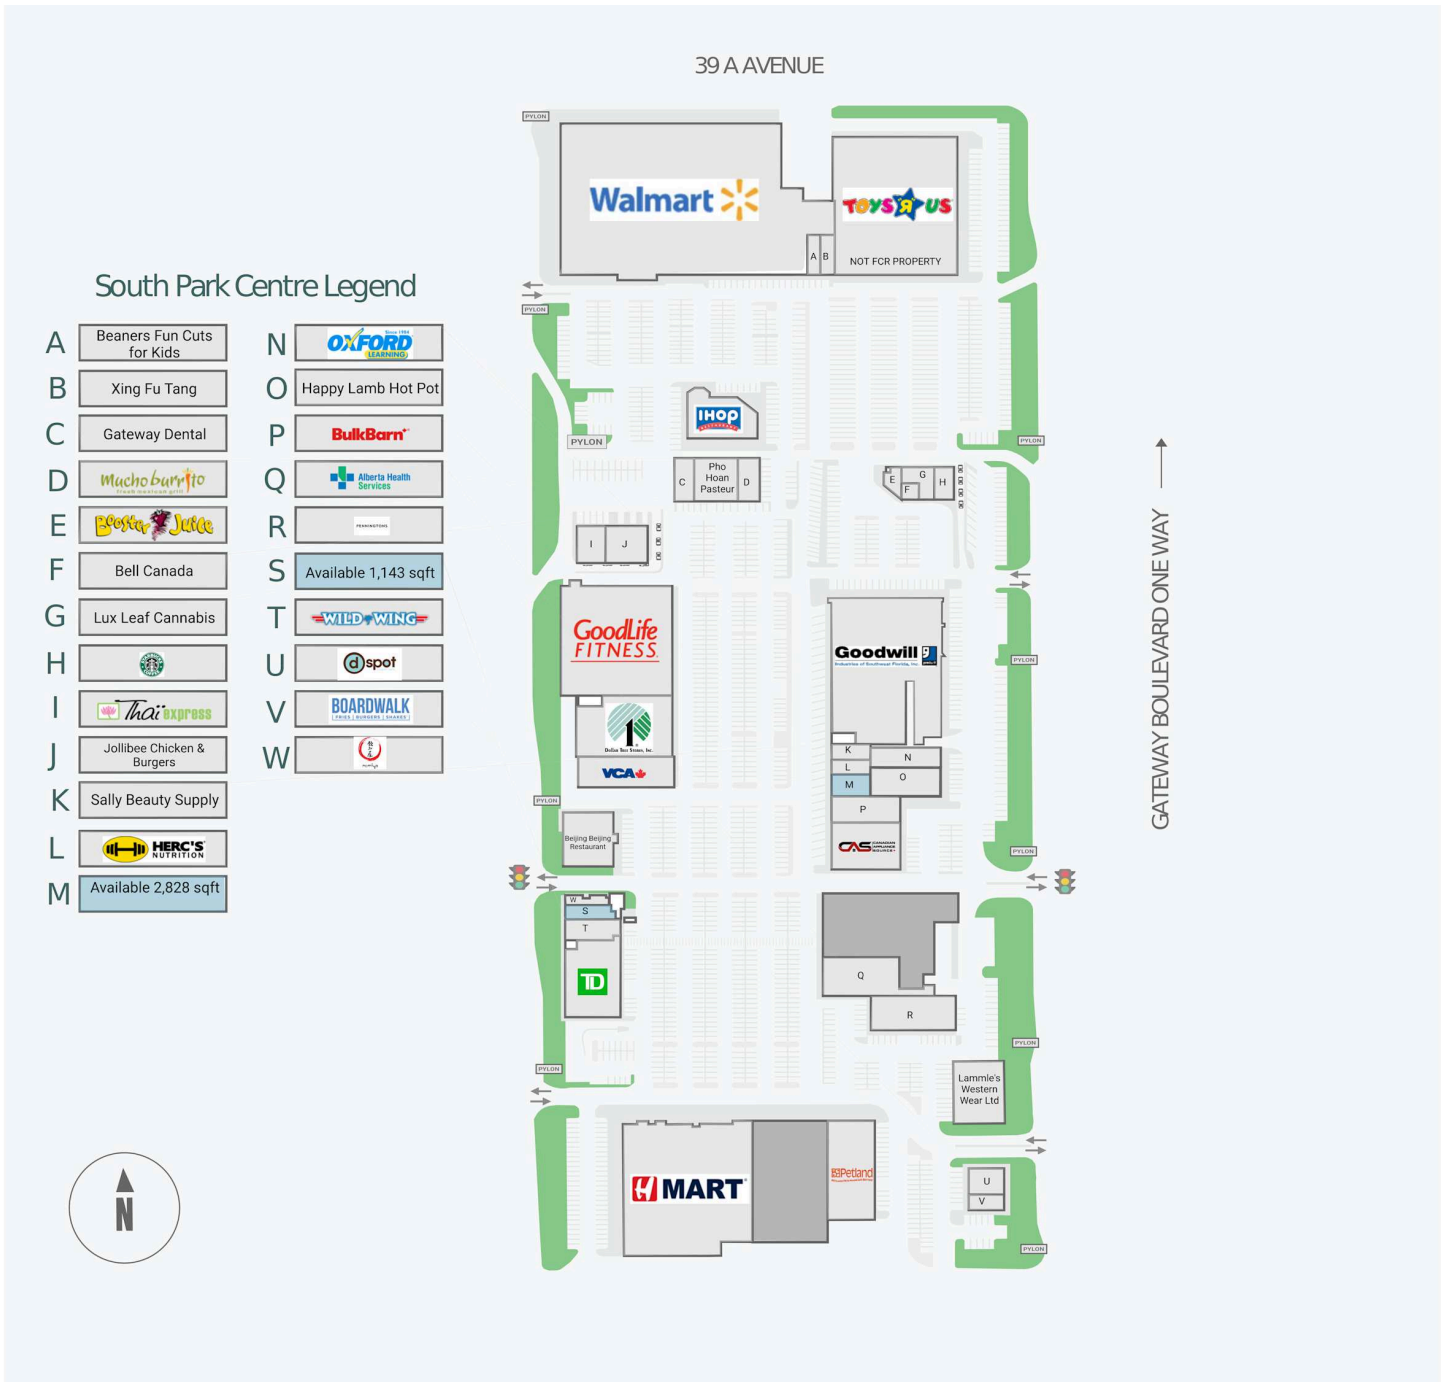

# South Park Centre

3803 Calgary Trail North, Edmonton, AB

## South Park Centre Legend

- |   |                            |   |                               |
|---|----------------------------|---|-------------------------------|
| A | Beaners Fun Cuts for Kids  | N | OXFORD LEARNING               |
| B | Xing Fu Tang               | O | Happy Lamb Hot Pot            |
| C | Gateway Dental             | P | BulkBarn                      |
| D | Mucho Burrito              | Q | Alberta Health Services       |
| E | Boston Juice               | R | FRANCOIS                      |
| F | Bell Canada                | S | Available 1,143 sqft          |
| G | Lux Leaf Cannabis          | T | WILD WING                     |
| H | Starbucks                  | U | spotify                       |
| I | Thai Express               | V | BOARDWALK (CENTRE COMMERCIAL) |
| J | Jollibee Chicken & Burgers | W | Walmart                       |
| K | Sally Beauty Supply        |   |                               |
| L | HERC'S NUTRITION           |   |                               |
| M | Available 2,828 sqft       |   |                               |

WALK SCORE	TRANSIT SCORE	The sole-purpose of this site plan is to identify the approximate location and size of the buildings. It is intended for use as a reference only and is subject to change at any time at the sole discretion of the owner.	REVISED Apr 2026
65	-	« Le seul objectif de ce plan de site est d'identifier l'emplacement et les dimensions approximatifs des bâtiments. Il est destiné à être utilisé comme un outil de référence uniquement et est susceptible de changer à tout moment à la seule discrétion du propriétaire. »	