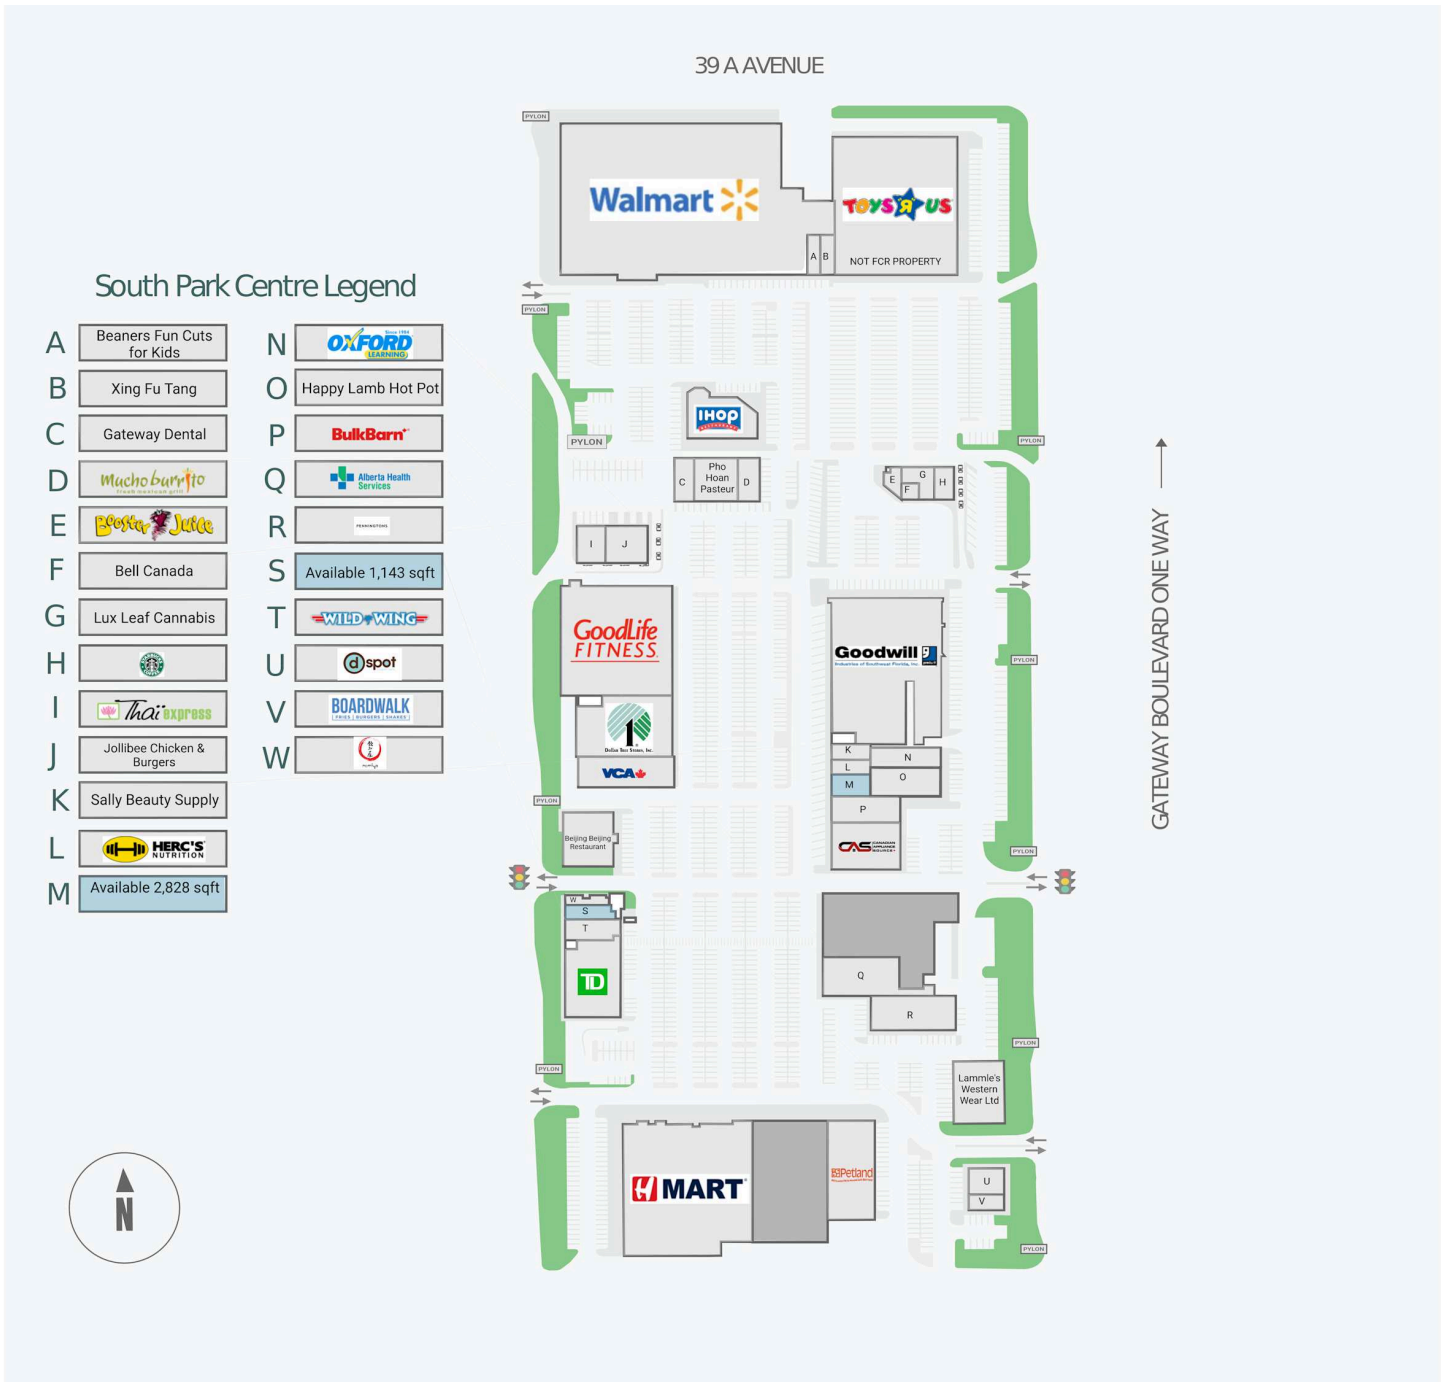

South Park Centre

3803 Calgary Trail North, Edmonton, AB

South Park Centre Legend

- | | | | |
|---|----------------------------|---|-------------------------------|
| A | Beaners Fun Cuts for Kids | N | OXFORD LEARNING |
| B | Xing Fu Tang | O | Happy Lamb Hot Pot |
| C | Gateway Dental | P | BulkBarn |
| D | Mucho Burrito | Q | Alberta Health Services |
| E | Boston Juice | R | FRANCOIS |
| F | Bell Canada | S | Available 1,143 sqft |
| G | Lux Leaf Cannabis | T | WILD WING |
| H | Starbucks | U | spotify |
| I | Thai Express | V | BOARDWALK (CENTRE COMMERCIAL) |
| J | Jollibee Chicken & Burgers | W | Walmart |
| K | Sally Beauty Supply | | |
| L | HERC'S NUTRITION | | |
| M | Available 2,828 sqft | | |

WALK SCORE	TRANSIT SCORE	The sole-purpose of this site plan is to identify the approximate location and size of the buildings. It is intended for use as a reference only and is subject to change at any time at the sole discretion of the owner.	REVISED MAY 2026
65	-	« Le seul objectif de ce plan de site est d'identifier l'emplacement et les dimensions approximatifs des bâtiments. Il est destiné à être utilisé comme un outil de référence uniquement et est susceptible de changer à tout moment à la seule discrétion du propriétaire. »	