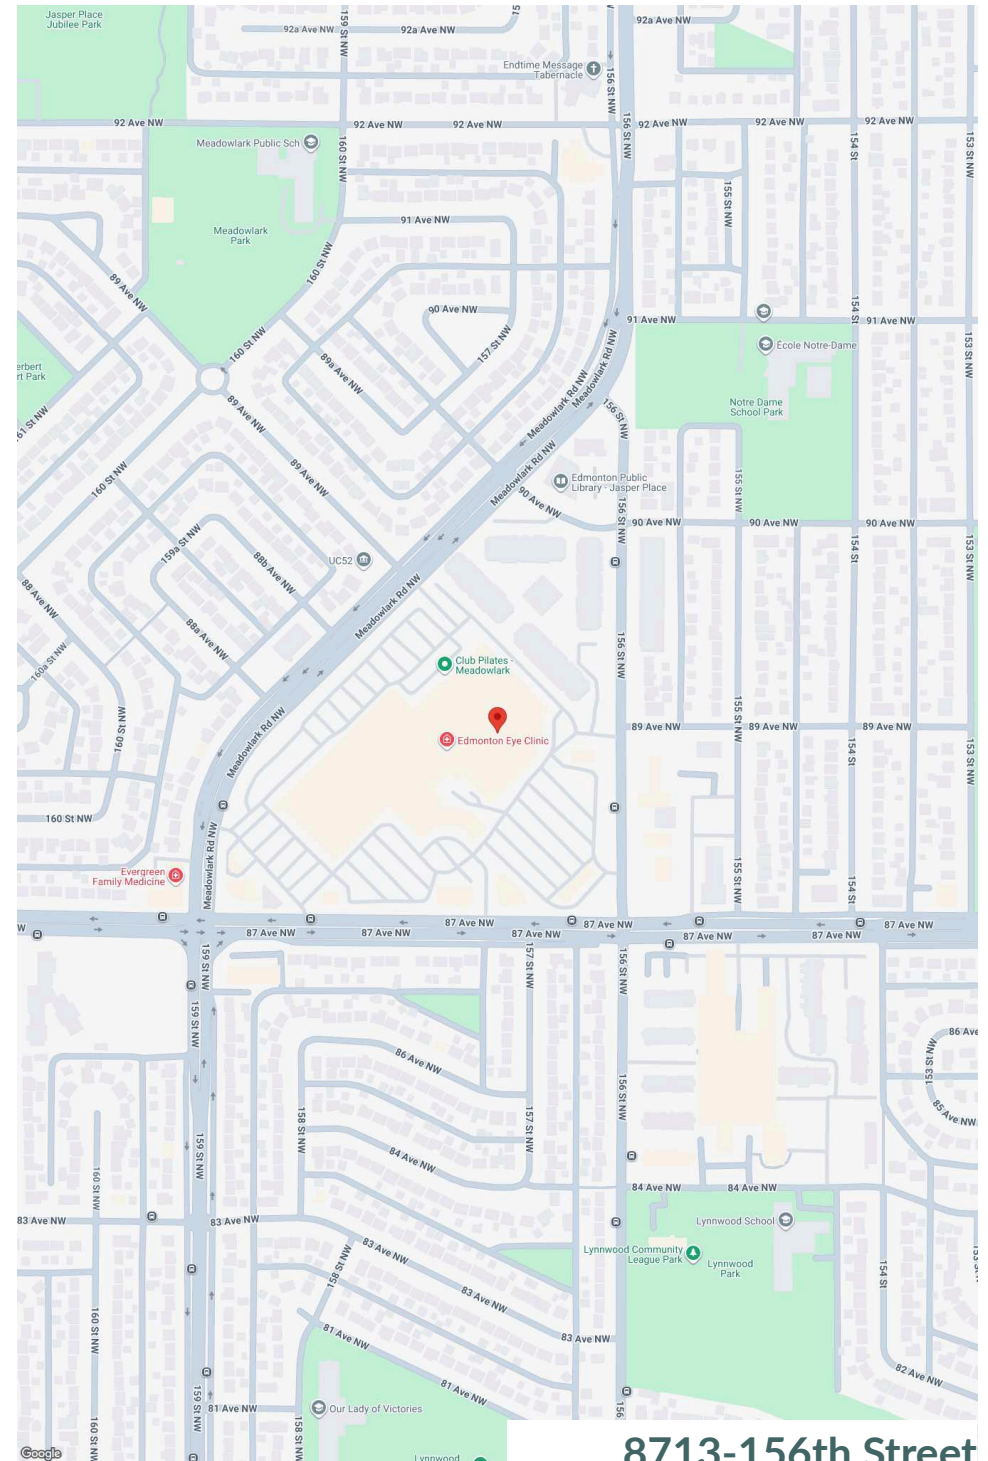

# Meadowlark Health & Shopping Centre

Edmonton, AB

sf: 299,363

Meadowlark Health and Shopping Centre is an established 304,700 sf shopping destination conveniently located at Meadowlark Road NW and 87 Ave NW.

Offering more than 45 retail shops and services, this enclosed shopping center is anchored by a 70,900 sf Walmart and a 39,800 sf Safeway and features a variety of other retailers, restaurants, and health services to meet the needs of the surrounding communities.

Surrounded by family homes, multiple schools, and in close proximity to West Edmonton Mall and Misrecordia Hospital, this centre is always full of activity.

**Availability: 994 sf**

**8713-156th Street**