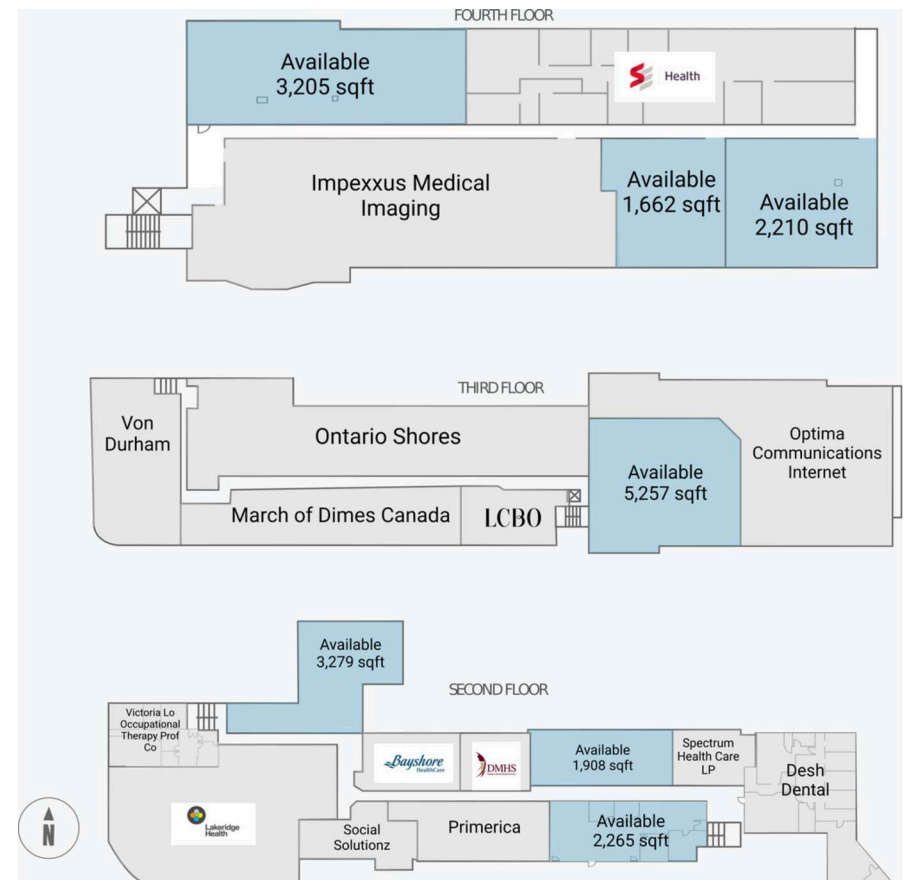

\$135,863

\$133,701

Households

2,475

21,804

60,939

Population

7,096

59,843

165,695

Site Plan

Second, Third & Fourth Floors - WEST Tower

Office Tower - 2nd, 3rd, 4th Floors

Current Tenants

Sobeys	SERVICE ONTARIO
Cosmaroma	Integrated Financial Solutions
LEASED	Famous Optical
OMAC World Class Martial Arts	High Tech Communications
Urban Fashion	The Cash Hut
You & Me Fashions	Whitby Mall Dental
Photo Plus	Access Self Storage
Whitby Medical Clinic	ROMA HOUSE OF TRADING
Talize	(42909)
Bell Canada	Apple Tax
Masman	unavailable
Roche Tax Office	Unavailable
Pizza Depot	Lendirect
Pardon Granted Canada	First Aid 4 U Inc
Expedia Cruises	Primerica
Koodo	Durham Mental Health Services
Coffee Time	Bayshore Healthcare Ltd.
Graziella's Fine Jewellers	Spectrum Health Care LP
Xpression The Salon	Desh Dental
Hair N Extensions Boutique Beauty	Victoria Lo Occupational Therapy
Supply	Prof Co
Love Shop	Social Solutionz
Cellular Link Canada	Lakeridge Health
Professional Shoe Repair	Optima Communications Internet
FL Boutique	LCBO
Shadya HairSalon	March of Dimes Canada
Express Alterations and Drycleaning	Ontario Shores
Mr. Pro Prints	Von Durham
Euro Comfort Footware	Impexus Medical Imaging
Kumon Math & Reading Centre	Saint Elizabeth Health Care
The Daily Planet	BMO
Spa Nails	McDonald's
Whitby Wraps	