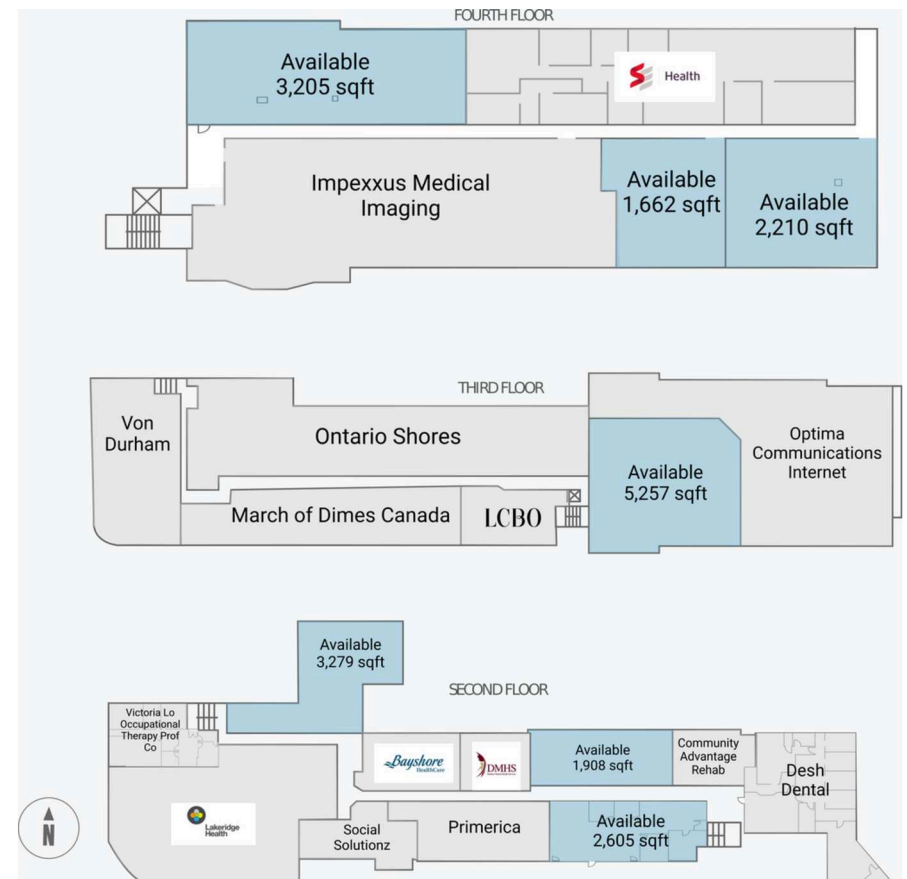

\$135,863

\$133,701

Households

2,475

21,804

60,939

Population

7,096

59,843

165,695

Site Plan

Second, Third & Fourth Floors - WEST Tower

Office Tower - 2nd, 3rd, 4th Floors

Current Tenants

Sobeys	SERVICE ONTARIO
Cosmaroma	Integrated Financial Solutions
Fit4Less	Famous Optical
OMAC World Class Martial Arts	High Tech Communications
Urban Fashion	The Cash Hut
You & Me Fashions	Whitby Mall Dental
Photo Plus	Access Self Storage
Whitby Medical Clinic	ROMA HOUSE OF TRADING (42909)
Talize	Apple Tax
Bell Canada	unavailable
Masman	Unavailable
Roche Tax Office	Lendirect
Pizza Depot	First Aid 4 U Inc
Pardon Granted Canada	Primerica
Expedia Cruises	Durham Mental Health Services
Koodo	Bayshore Healthcare Ltd.
Coffee Time	Community Advantage Rehab
Graziella's Fine Jewellers	Desh Dental
Xpression The Salon	Victoria Lo Occupational Therapy
Hair N Extensions Boutique Beauty Supply	Prof Co
Love Shop	Social Solutionz
Cellular Link Canada	Lakeridge Health
Professional Shoe Repair	Optima Communications Internet
FL Boutique	LCBO
Shadya HairSalon	March of Dimes Canada
Express Alterations and Drycleaning	Ontario Shores
Mr. Pro Prints	Von Durham
Euro Comfort Footware	Impexus Medical Imaging
Kumon Math & Reading Centre	Saint Elizabeth Health Care
The Daily Planet	BMO
Spa Nails	McDonald's
Whitby Wraps	