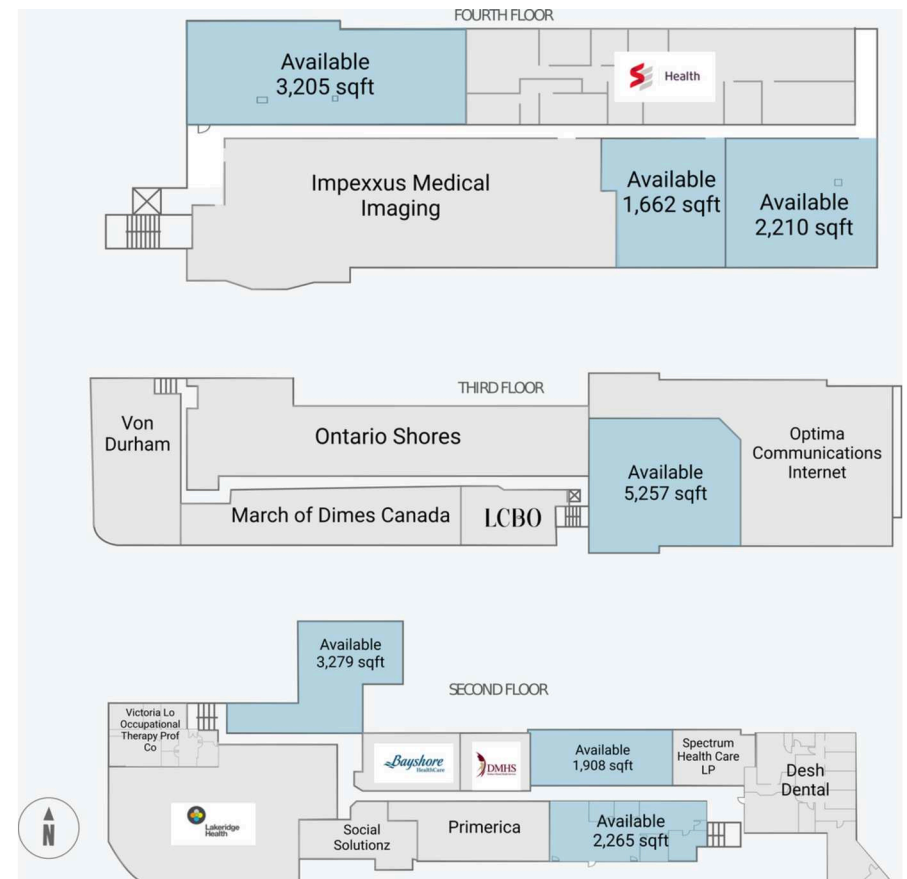

\$135,863

\$133,701

Households

2,475

21,804

60,939

Population

7,096

59,843

165,695

Site Plan

Second, Third & Fourth Floors - WEST Tower

Office Tower - 2nd, 3rd, 4th Floors

Current Tenants

Sobeys	SERVICE ONTARIO
Cosmaroma	Integrated Financial Solutions
LEASED	Famous Optical
OMAC World Class Martial Arts	High Tech Communications
Urban Fashion	The Cash Hut
You & Me Fashions	Whitby Mall Dental
Photo Plus	Access Self Storage
Whitby Medical Clinic	ROMA HOUSE OF TRADING
Talize	(42909)
Bell Canada	Apple Tax
Masman	unavailable
Roche Tax Office	Unavailable
Pizza Depot	Lendirect
Pardon Granted Canada	First Aid 4 U Inc
Expedia Cruises	Primerica
Koodo	Durham Mental Health Services
Coffee Time	Bayshore Healthcare Ltd.
Graziella's Fine Jewellers	Spectrum Health Care LP
Xpression The Salon	Desh Dental
Hair N Extensions Boutique Beauty	Victoria Lo Occupational Therapy
Supply	Prof Co
Love Shop	Social Solutionz
Cellular Link Canada	Lakeridge Health
Professional Shoe Repair	Optima Communications Internet
FL Boutique	LCBO
Shadya HairSalon	March of Dimes Canada
Express Alterations and Drycleaning	Ontario Shores
Mr. Pro Prints	Von Durham
Euro Comfort Footware	Impexus Medical Imaging
Kumon Math & Reading Centre	Saint Elizabeth Health Care
The Daily Planet	BMO
Spa Nails	McDonald's
Whitby Wraps	