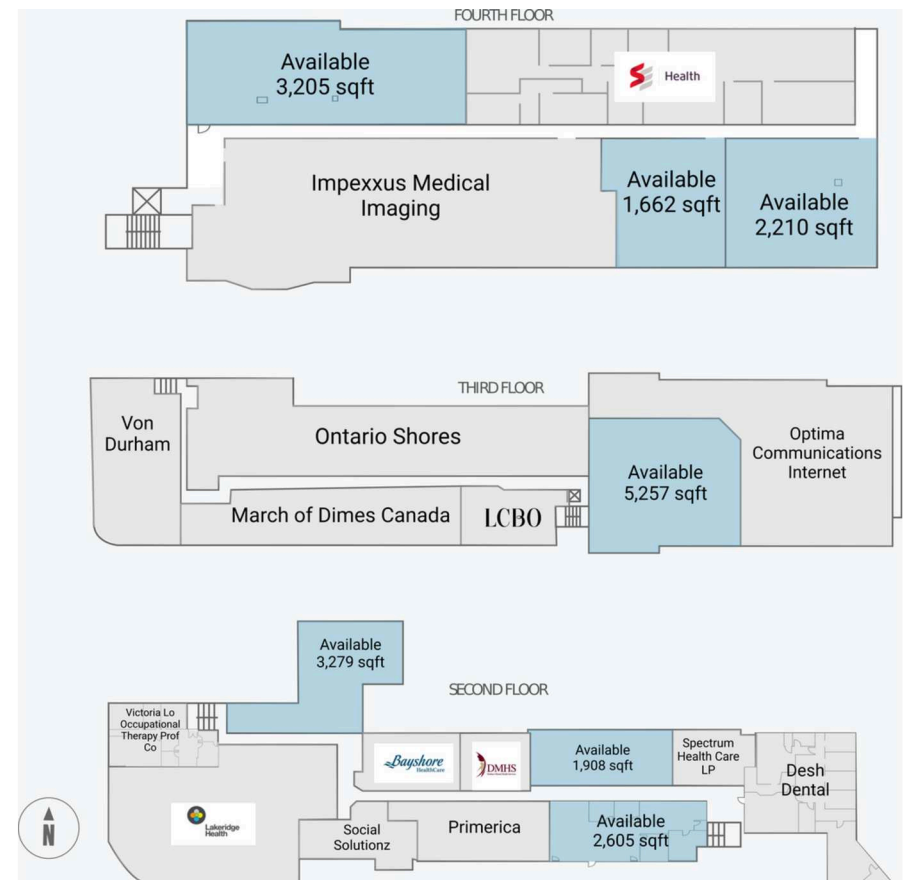

\$135,863

\$133,701

Households

2,475

21,804

60,939

Population

7,096

59,843

165,695

Site Plan

Second, Third & Fourth Floors - WEST Tower

Office Tower - 2nd, 3rd, 4th Floors

Current Tenants

Sobeys	SERVICE ONTARIO
Cosmaroma	Integrated Financial Solutions
Fit4Less	Famous Optical
OMAC World Class Martial Arts	High Tech Communications
Urban Fashion	The Cash Hut
You & Me Fashions	Whitby Mall Dental
Photo Plus	Access Self Storage
Whitby Medical Clinic	ROMA HOUSE OF TRADING (42909)
Talize	Apple Tax
Bell Canada	unavailable
Masman	Unavailable
Roche Tax Office	Lendirect
Pizza Depot	First Aid 4 U Inc
Pardon Granted Canada	Primerica
Expedia Cruises	Durham Mental Health Services
Koodo	Bayshore Healthcare Ltd.
Coffee Time	Spectrum Health Care LP
Graziella's Fine Jewellers	Desh Dental
Xpression The Salon	Victoria Lo Occupational Therapy
Hair N Extensions Boutique Beauty Supply	Prof Co
Love Shop	Social Solutionz
Cellular Link Canada	Lakeridge Health
Professional Shoe Repair	Optima Communications Internet
FL Boutique	LCBO
Shadya HairSalon	March of Dimes Canada
Express Alterations and Drycleaning	Ontario Shores
Mr. Pro Prints	Von Durham
Euro Comfort Footware	Impexus Medical Imaging
Kumon Math & Reading Centre	Saint Elizabeth Health Care
The Daily Planet	BMO
Spa Nails	McDonald's
Whitby Wraps	