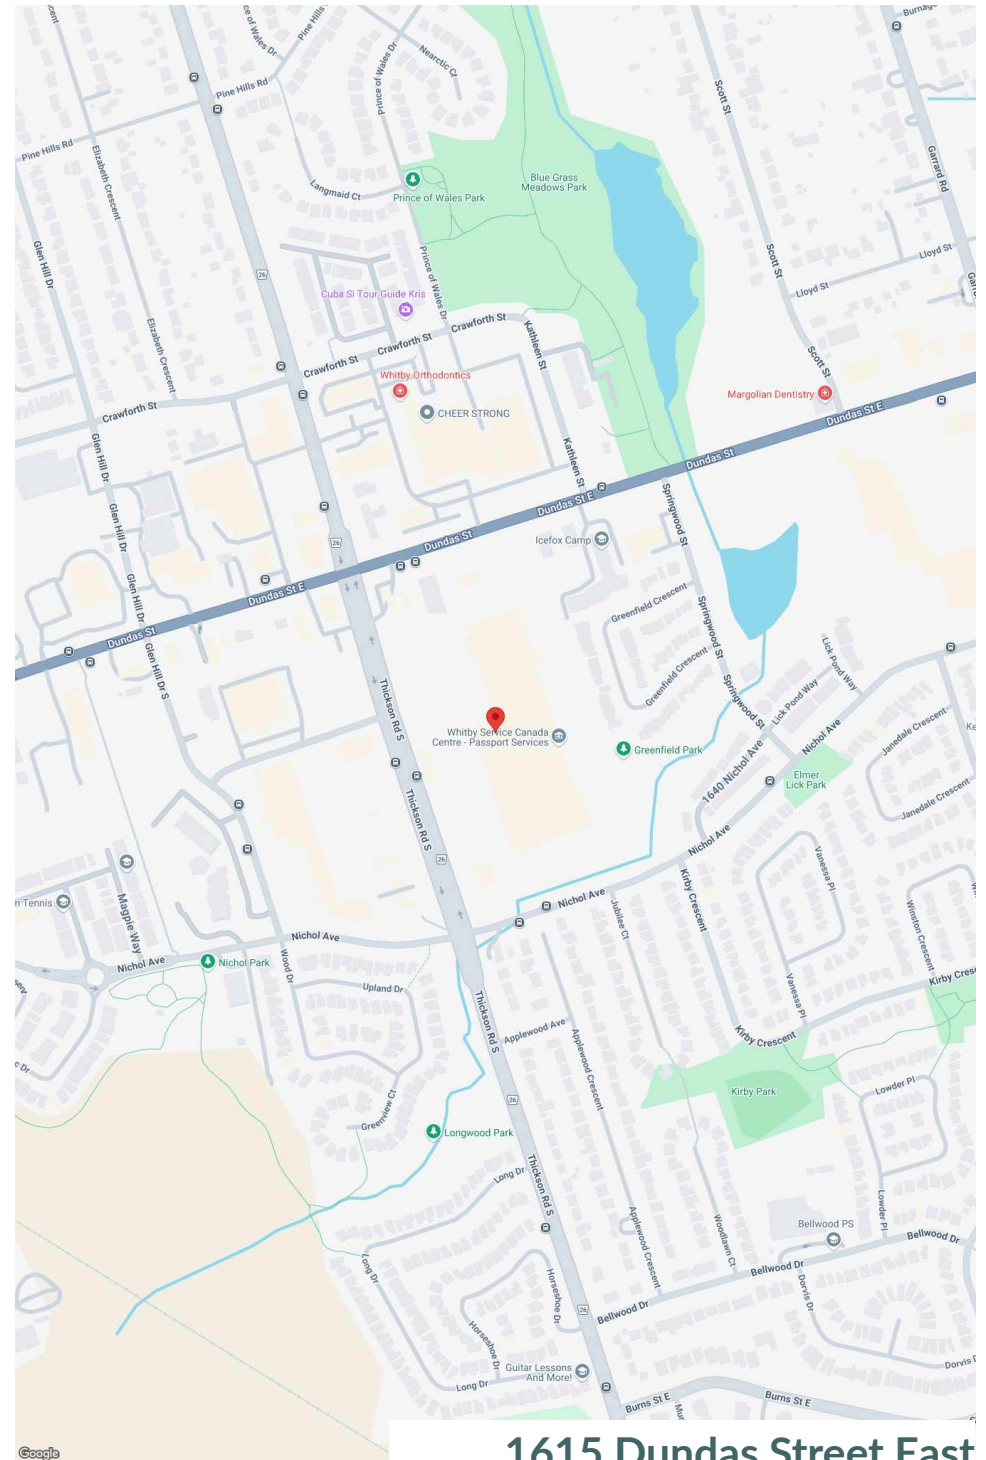

Whitby Mall

Whitby, ON

sf: 312,809

In the rapidly growing town of Whitby, just east of Toronto, is our vibrant enclosed shopping centre, Whitby Mall. Spanning over 394,000 sf, this mixed-use centre features retail on the main level and offices above. This retail destination is grocery-anchored and is complimented by ample parking and a variety of amenities and services. Ideally situated adjacent to our Thickson Place centre, the synergy of these two centres provides convenient shopping for all neighbourhood residents.

Availability: 911 - 9,724 sf

1615 Dundas Street East