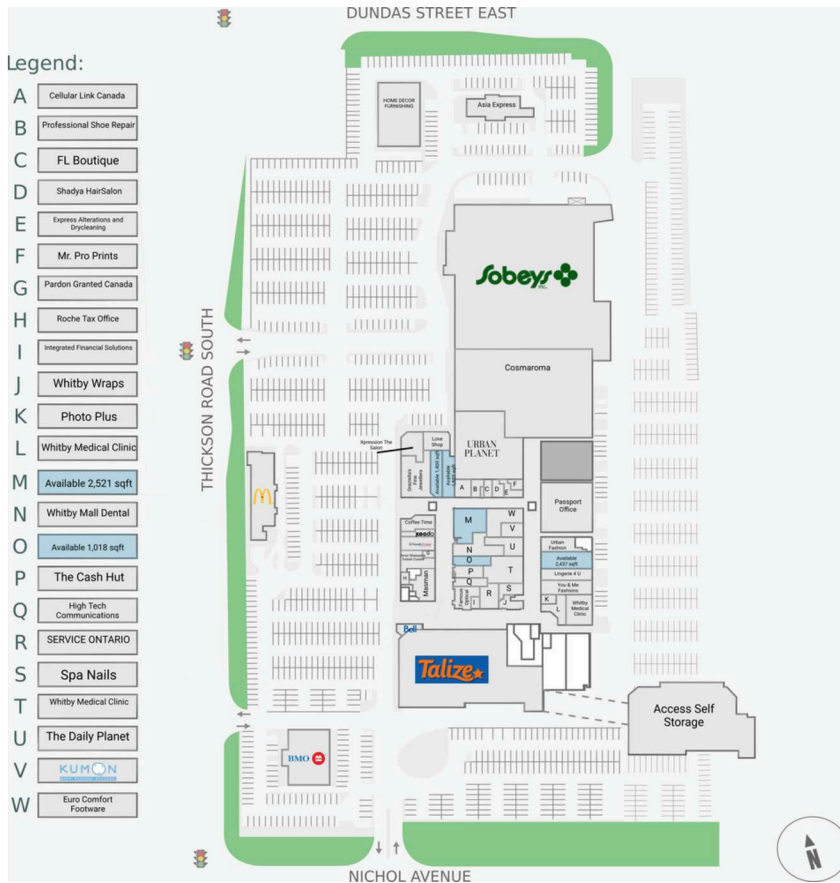

Availability: 911 - 9,724 sf

1615 Dundas Street East

Whitby Mall

Demographics

Traffic Count

Dundas St E / Thickson Rd : 37,200

Walk Score

71

150,552

Site Plan

Second, Third & Fourth Floors - WEST Tower

Office Tower - 2nd, 3rd, 4th Floors

Current Tenants

Sobeys
Cosmaroma
Urban Planet
OMAC World Class Martial Arts
Passport Office
Urban Fashion
Lingerie 4 U
You & Me Fashions
Photo Plus
Whitby Medical Clinic
Talize
Bell Canada
Masman
Roche Tax Office
Amor Shawarma Turkish Cuisine
Pardon Granted Canada
Expedia Cruises
Koodo
Coffee Time
Graziella's Fine Jewellers
Xpression The Salon
Love Shop
Cellular Link Canada
Professional Shoe Repair
FL Boutique
Shadya HairSalon
Express Alterations and Drycleaning
Mr. Pro Prints
Euro Comfort Footware
Kumon Math & Reading Centre
The Daily Planet
Spa Nails
Whitby Wraps
SERVICE ONTARIO

Integrated Financial Solutions
Famous Optical
High Tech Communications
The Cash Hut
Whitby Mall Dental
Access Self Storage
London Shoes
ROMA HOUSE OF TRADING
(42909)
Apple Tax
First Aid 4 U Inc
unavailable
Unavailable
Cash Money
Primerica
Durham Mental Health Services
Bayshore Healthcare Ltd.
Victoria Lo Occupational Therapy
Prof Co
Social Solutionz
Lakeridge Health
Optima Communications Internat
LCBO
March of Dimes Canada
Ontario Shores
Von Durham
Impexus Medical Imaging
Maddox Media Inc.
Saint Elizabeth Health Care
BMO
McDonald's
HOME DECOR FURNISHING
Asia Express