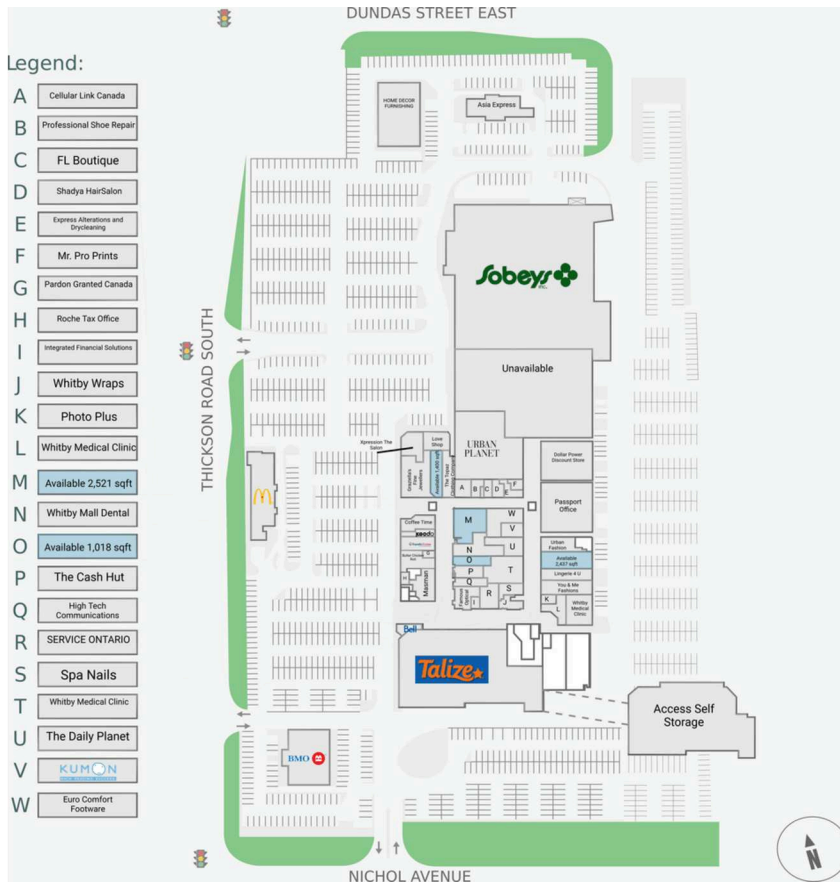

2,430

20,365

56,268

Population

6,843

54,919

150,552

**Site Plan**

## Current Tenants

Sobeys  
Cosmaroma  
Unavailable  
Urban Planet  
Dollar Power Discount Store  
Passport Office  
Urban Fashion  
Lingerie 4 U  
You & Me Fashions  
Photo Plus  
Whitby Medical Clinic  
Talize  
Bell Canada  
Masman  
Roche Tax Office  
Butter Chicken Roti  
Pardon Granted Canada  
Expedia Cruises  
Koodo  
Coffee Time  
Graziella's Fine Jewellers  
Xpression The Salon  
The Topaz Clothing Company  
Love Shop  
Cellular Link Canada  
Professional Shoe Repair  
FL Boutique  
Shadya HairSalon  
Express Alterations and Drycleaning  
Mr. Pro Prints  
Euro Comfort Footwear  
Kumon Math & Reading Centre  
The Daily Planet