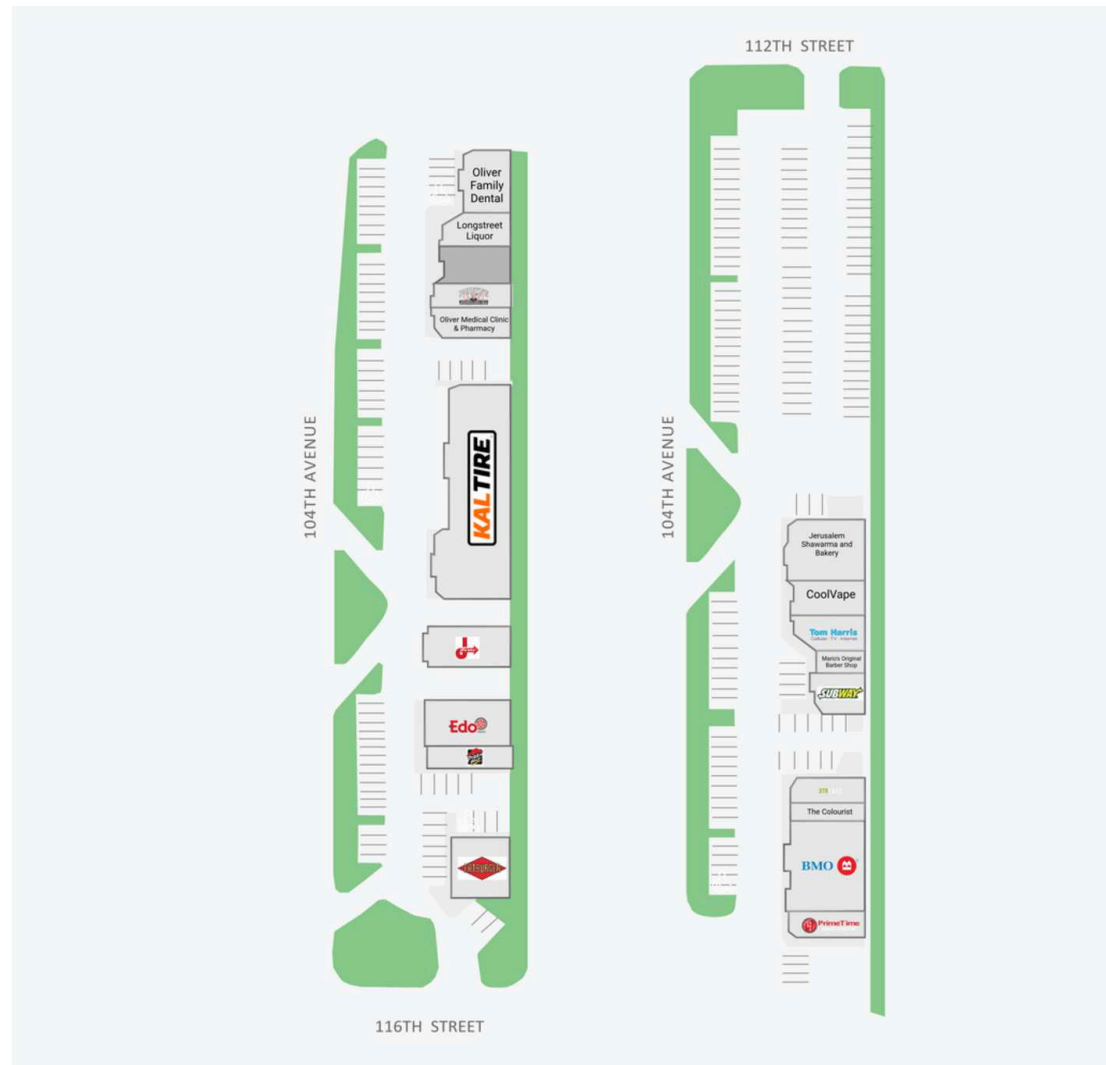

Edmonton, AB

sf: 36,972

Longstreet Shopping Centre is centrally located in the heart of Edmonton and just steps from MacEwan University with over 20,000 students enrolled. Anchored by BMO, this neighbourhood retail hub offers more than 18 shops and services. Ideally situated along the busy thoroughfare that is 104th Avenue NW, Longstreet Shopping Centre is just blocks away from one of our vibrant centres, The Brewery District.

Households

16,131

50,571

101,158

Population

28,211

98,143

215,244

Current Tenants

Fatburger
Pizza Hut
Edo Japan
Jiffy Lube
Kal Tire
Oliver Medical Clinic &
Pharmacy
Popeye's Supplements
Coming Soon
Longstreet Liquor
Oliver Family Dental
Subway

Mario's Original Barber
Shop
Tom Harris Cellular
CoolVape
Jerusalem Shawarma and
Bakery
Prime Time Donair &
Poutine
BMO
The Colourist
Streats