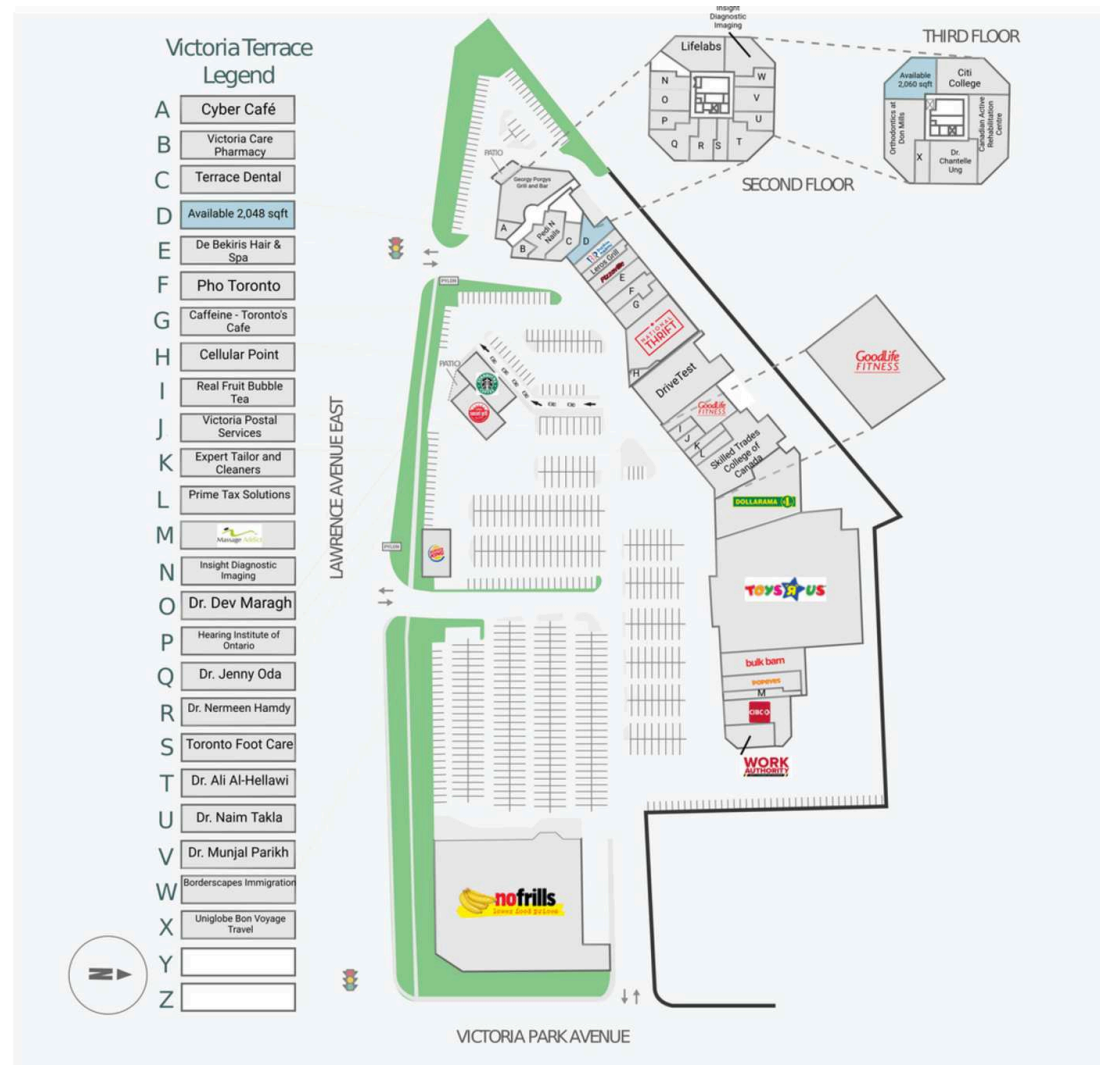

Victoria Terrace
Toronto, ON

Leasing Manager
Maia Mehmeti
maia.mehmeti@fcr.ca
647.203.0820

FCR Leasing
fcr.ca
leasing@fcr.ca
403.257.6888

Victoria Terrace

Toronto, ON

sf: 242,416

Ideally located on the busy intersection of Victoria Park Ave and Lawrence Avenue E in Toronto's vibrant North York neighbourhood, is Victoria Terrace. This highly trafficked retail centre is easily accessible from two major Toronto Highways including the Don Valley Parkway and HWY 401. Victoria Terrace is grocery-anchored and boasts over key 45 retailers, including professional services, gym and fitness, national banks, and much more - everyday shopping made easy.

Availability: 2,048 - 2,060 sf

1448 & 1450 Lawrence Avenue East

Victoria Terrace

Demographics

Traffic Count

Victoria Park Ave /
Lawrence Ave E :
55,768

Walk Score

82

\$101,114

Households

5,263

44,404

129,581

Population

14,910

112,454

342,459

Current Tenants

GoodLife Fitness	Bulk Barn
Georgy Porgys Grill and Bar	Popeye's
Cyber Café	Massage Addict
Victoria Care Pharmacy	CIBC
Pedi N Nails	Work Authority
Terrace Dental	Dr. Nermeen Hamdy
Baskin 31 Robbins	Dr. Jenny Oda
Leros Grill	Hearing Institute of Ontario
Pizzaville Pizza and Panzerotto	Dr. Dev Maragh
De Bekiris Hair & Spa	Insight Diagnostic Imaging
Pho Toronto	Fine Tuned Health and Performance
Caffeine - Toronto's Cafe	Lifelabs
National Thrift Store	Borderscapes
Cellular Point	Immigration
DriveTest	Dr. Munjal Parikh
Real Fruit Bubble Tea	Dr. Naim Takla
Victoria Postal Services	Dr. Ali Al-Hellawi
Expert Tailor and Cleaners	Toronto Foot Care
Prime Tax Solutions	Canadian Active
Skilled Trades College of Canada	Rehabilitation Centre
Dollarama	Dr. Chantelle Ung
Toys "R" Us	Uniglobe Bon Voyage Travel