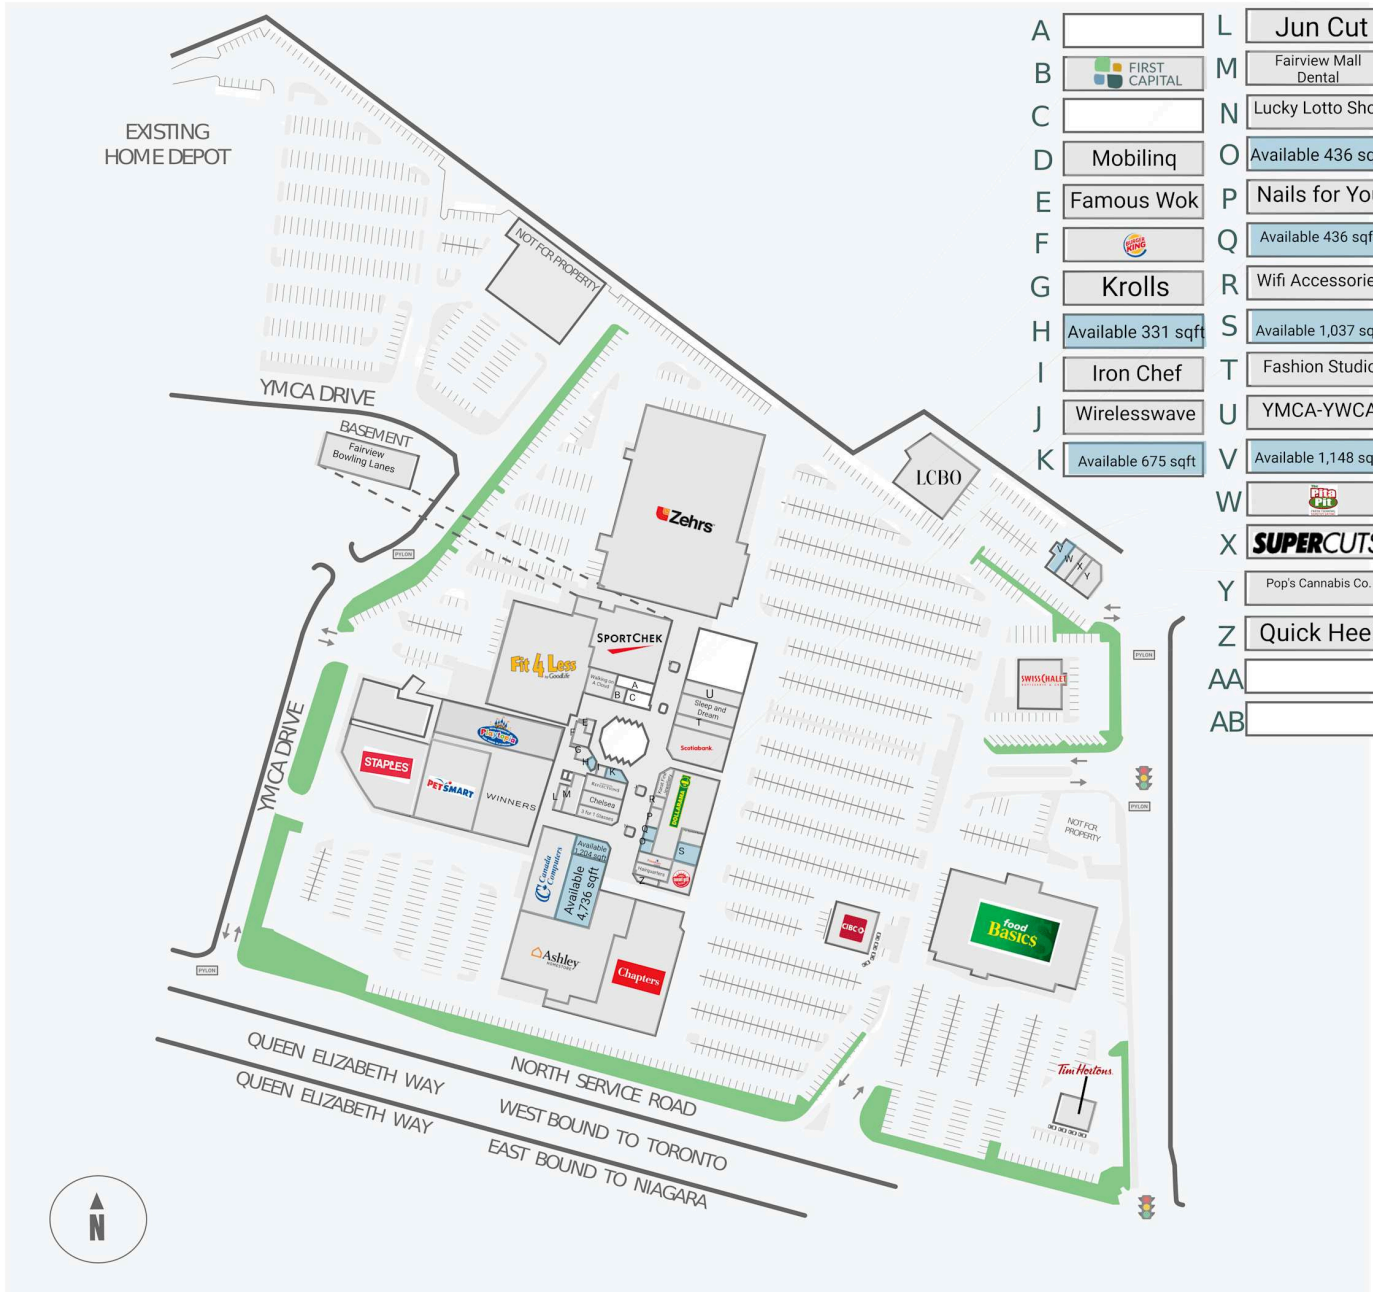

# Fairview Mall

285 Geneva Street, St. Catharines, ON

## Fairview Mall Legend

|   |                    |    |                      |
|---|--------------------|----|----------------------|
| A | [Empty Box]        | L  | Jun Cut              |
| B | FIRST CAPITAL      | M  | Fairview Mall Dental |
| C | [Empty Box]        | N  | Lucky Lotto Shop     |
| D | Mobiling           | O  | Available 436 sqft   |
| E | Famous Wok         | P  | Nails for You        |
| F | [Burger King Logo] | Q  | Available 436 sqft   |
| G | Krolls             | R  | Wifi Accessories     |
| H | Available 331 sqft | S  | Available 1,037 sqft |
| I | Iron Chef          | T  | Fashion Studio       |
| J | Wirelesswave       | U  | YMCA-YWCA            |
| K | Available 675 sqft | V  | Available 1,148 sqft |
|   |                    | W  | [Pit Stop Logo]      |
|   |                    | X  | <b>SUPERCUTS</b>     |
|   |                    | Y  | Pop's Cannabis Co.   |
|   |                    | Z  | Quick Heel           |
|   |                    | AA | [Empty Box]          |
|   |                    | AB | [Empty Box]          |

| WALK SCORE | TRANSIT SCORE | The sole-purpose of this site plan is to identify the approximate location and size of the buildings. It is intended for use as a reference only and is subject to change at any time at the sole discretion of the owner.   | REVISED<br>Apr 2025 |
|------------|---------------|--|---------------------|
| 77         | -             | « Le seul objectif de ce plan de site est d'identifier l'emplacement et les dimensions approximatives des bâtiments. Il est destiné à être utilisé comme un outil de référence uniquement et est susceptible de changer à tout moment à la seule discrétion du propriétaire. » |                     |