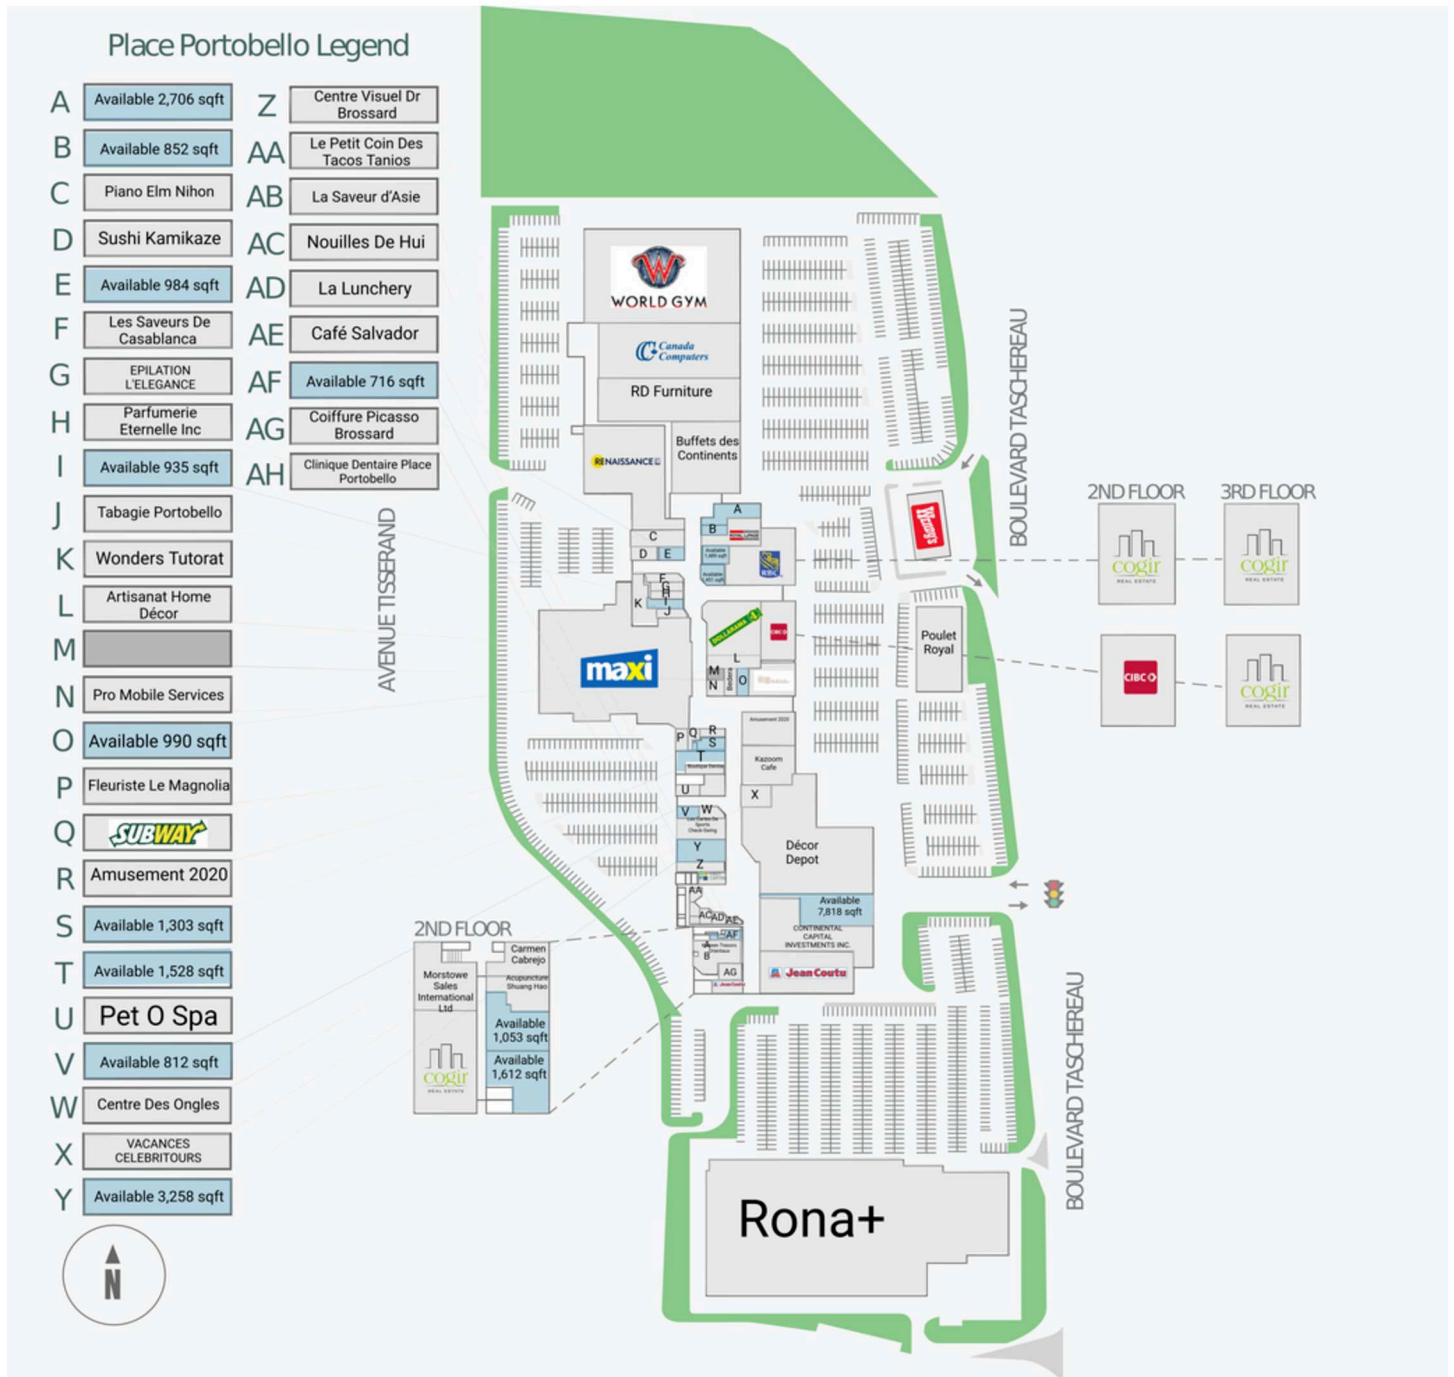

Place Portobello is a 500,000 SF shopping centre located in the commercial hub on the South Shore of Montreal, serving the Brossard community. It is conveniently situated just off Autoroute 10, providing excellent commuter visibility and high traffic counts of over 61,800 cars per day. The centre acts as the area's retail hub, offering a diverse mix of amenities and services. Anchored by Maxi, Rona, Dollarama and more this centre is a convenient one-stop shopping destination.

The property is ideally located within 500 meters of the Panama REM Station, which provides access to downtown Montreal in less than 15 minutes on a high-frequency transit service.

Availability: 300 - 7,818 sf

**Traffic
Count**

 Boulevard Taschereau/
Rue Mario : 61,858

**Walk
Score**

81

**Transit
Score**

70

Site Plan

Current Tenants

Jean-Coutu
 Coiffure Picasso Brossard
 Kerieen Tresors Orientaux
 FCR Management Services
 Centre Visuel Dr Brossard
 Les Cartes De Sports Check-Swing
 Centre Des Ongles
 Clinique Dentaire Place Portobello
 Pet O Spa
 Boutique Denise
 Subway
 Fleuriste Le Magnolia
 Maxi
 Wonders Tutorat
 Tabagie Portobello
 Parfumerie Eternelle Inc
 EPILATION L'ELEGANCE
 Les Saveurs De Casablanca
 Sushi Kamikaze
 Piano Elm Nihon