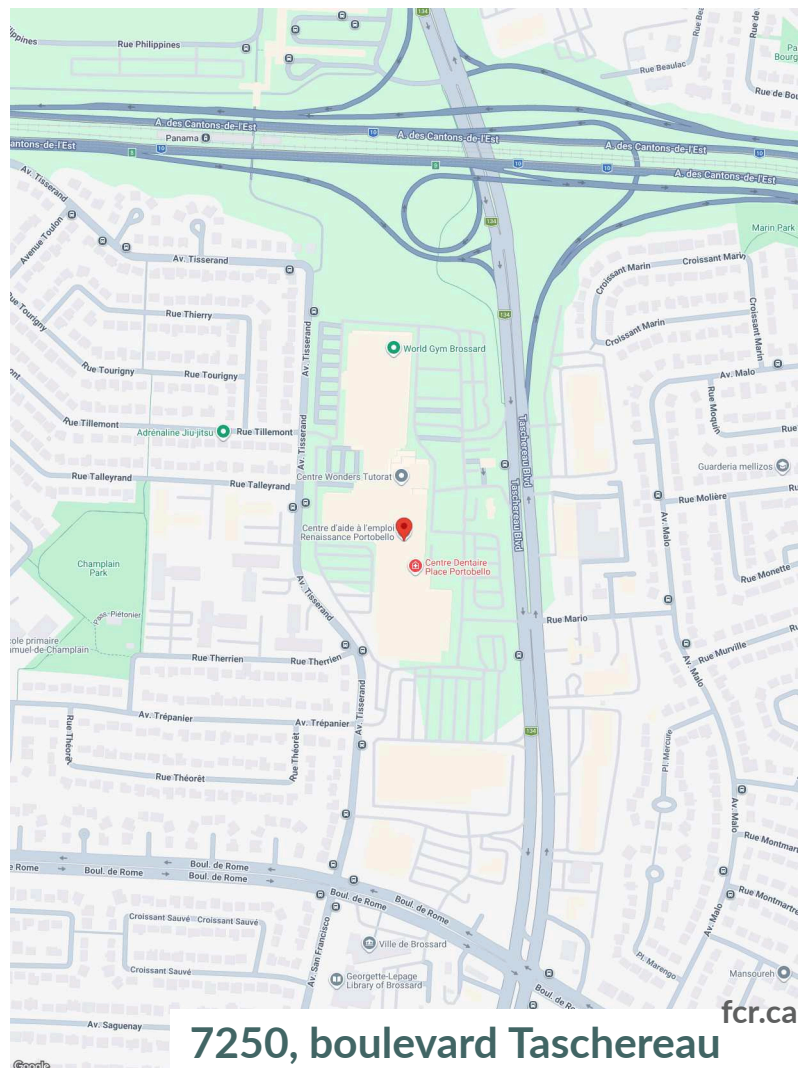

7250, boulevard Taschereau