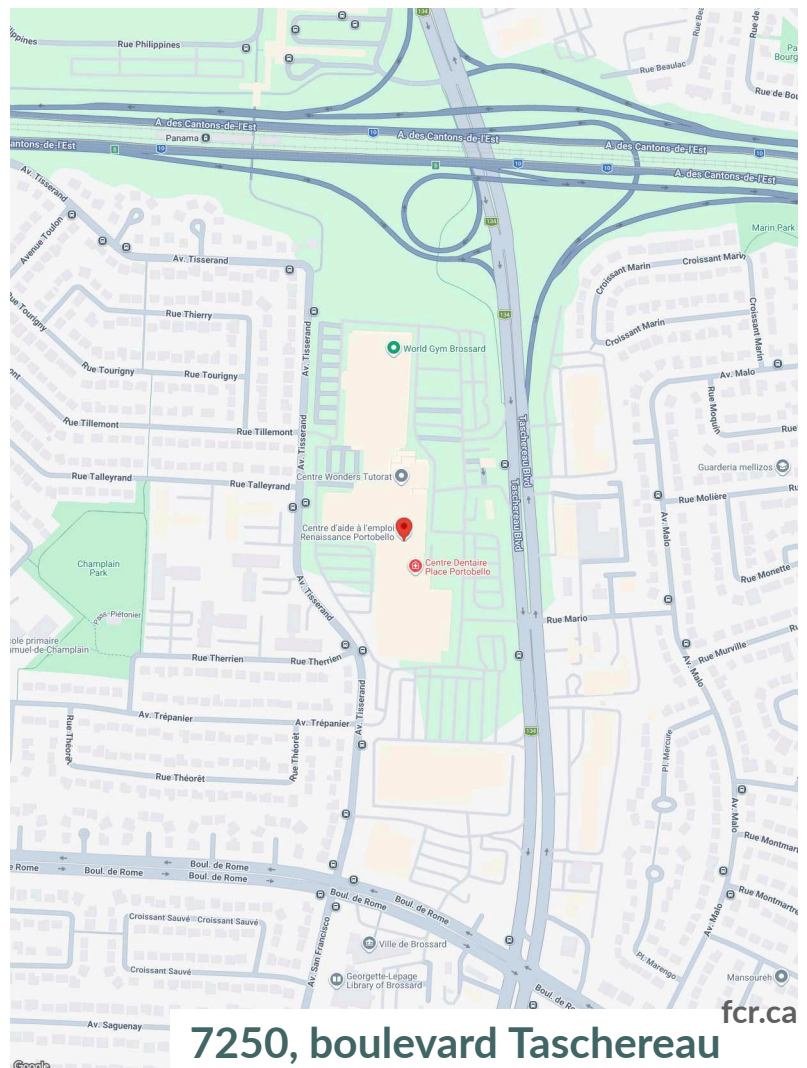

7250, boulevard Taschereau