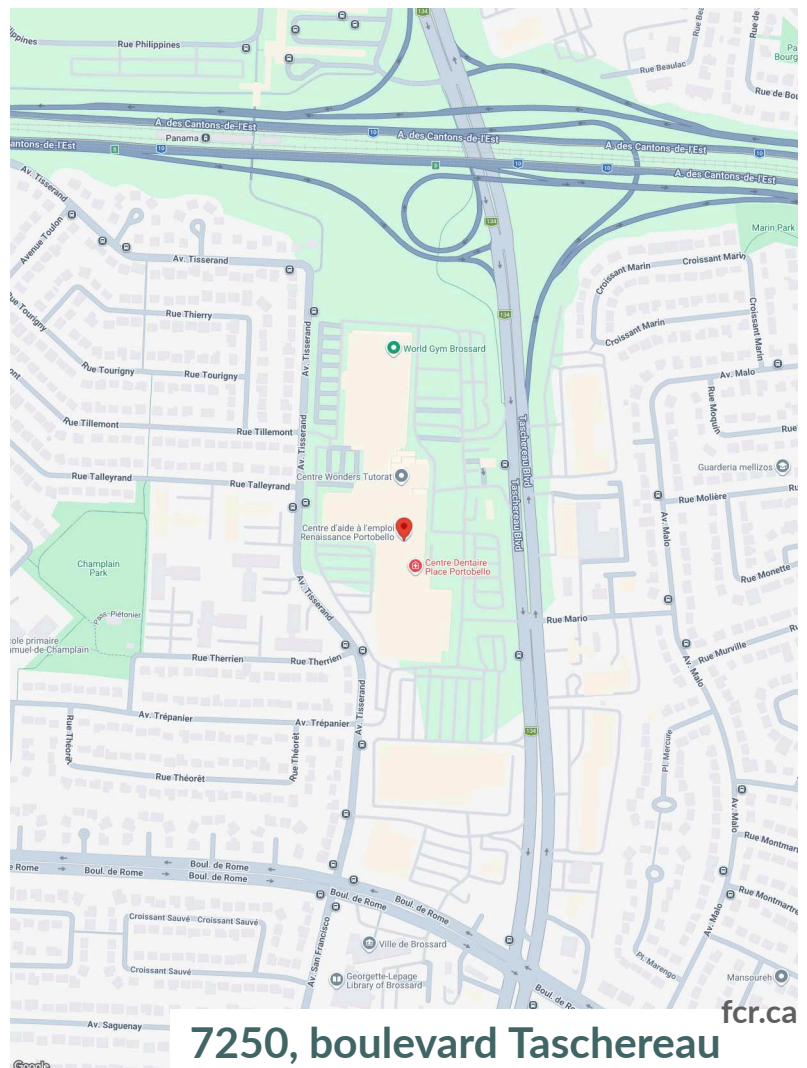

7250, boulevard Taschereau