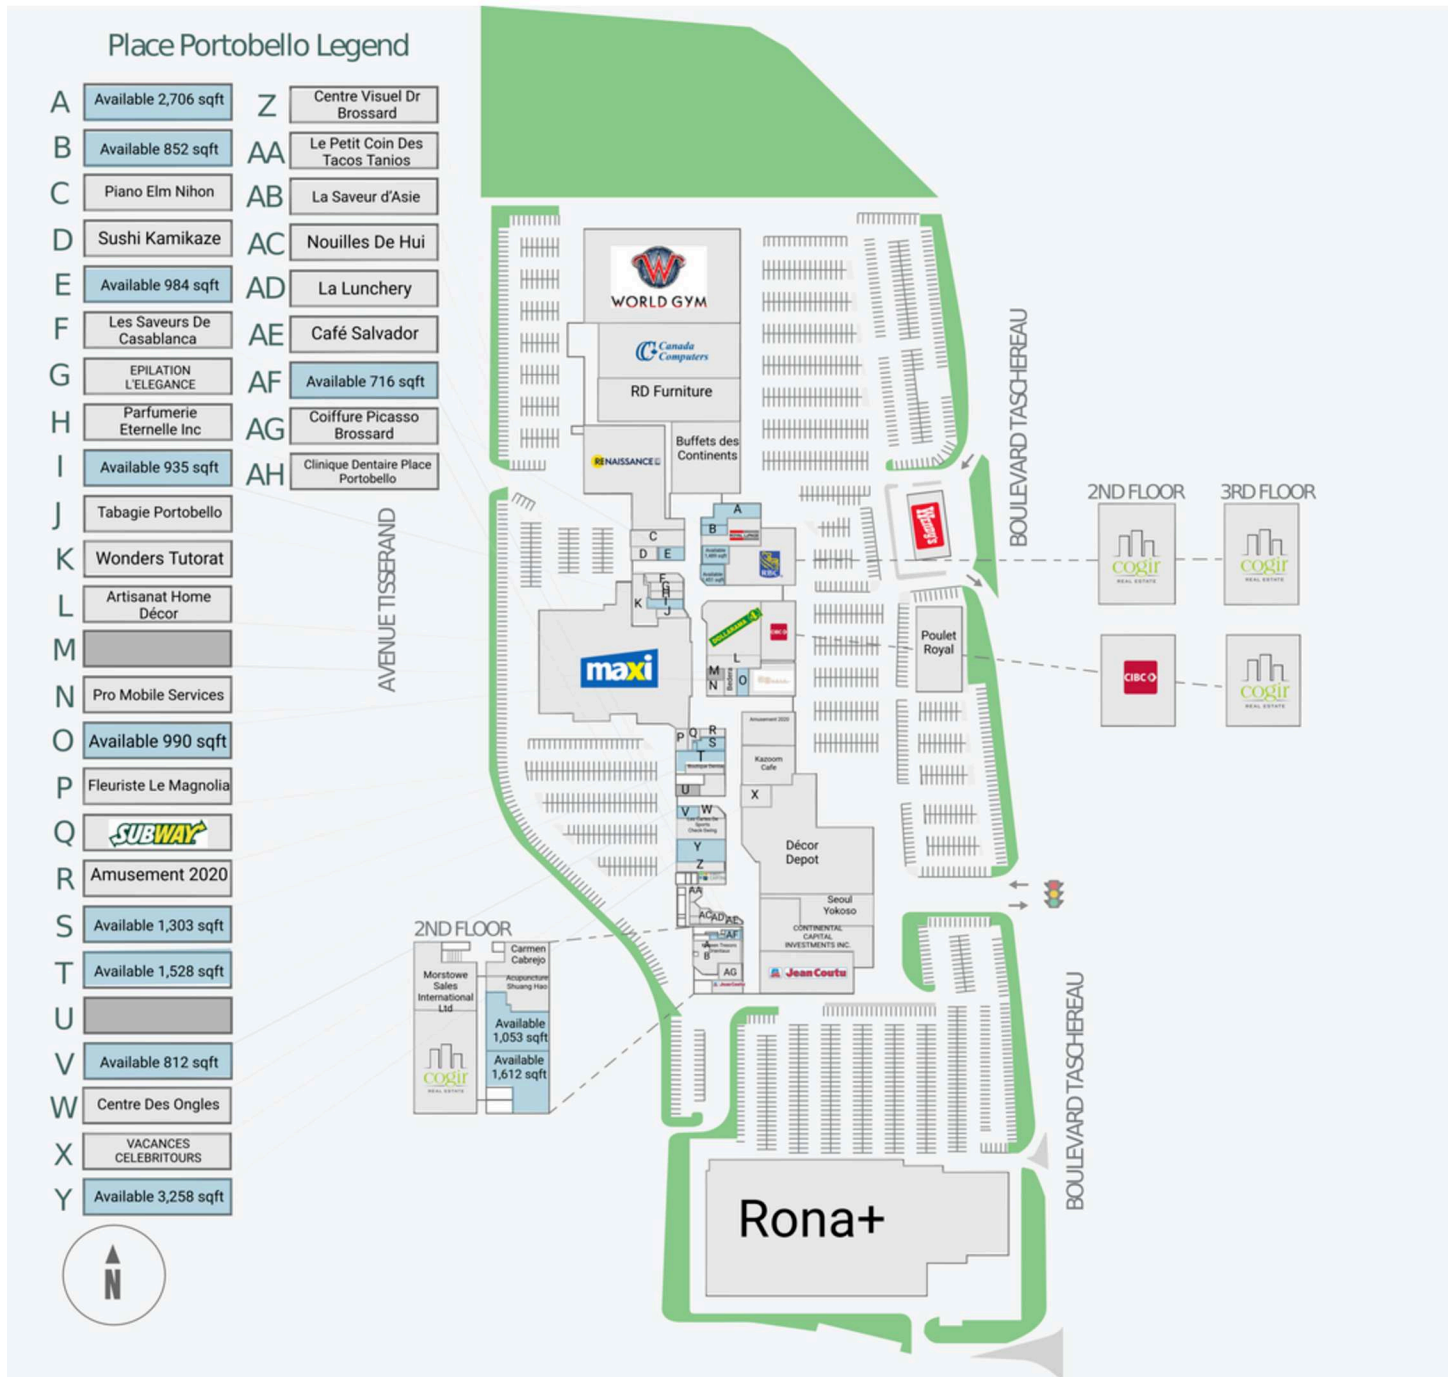

Place Portobello is a 500,000 SF shopping centre located in the commercial hub on the South Shore of Montreal, serving the Brossard community. It is conveniently situated just off Autoroute 10, providing excellent commuter visibility and high traffic counts of over 61,800 cars per day. The centre acts as the area's retail hub, offering a diverse mix of amenities and services. Anchored by Maxi, Rona, Dollarama and more this centre is a convenient one-stop shopping destination.

The property is ideally located within 500 meters of the Panama REM Station, which provides access to downtown Montreal in less than 15 minutes on a high-frequency transit service.

Availability: 300 - 3,258 sf

**Traffic
Count**

 Boulevard Taschereau/
Rue Mario : 61,858

**Walk
Score**

81

**Transit
Score**

70

Site Plan

Current Tenants

Jean-Coutu
Coiffure Picasso Brossard
Kerieen Tresors Orientaux
FCR Management Services
Centre Visuel Dr Brossard
Les Cartes De Sports Check-Swing
Centre Des Ongles
Clinique Dentaire Place Portobello
Pet O Spa
Boutique Denise
Subway
Fleuriste Le Magnolia
Maxi
Wonders Tutorat
Tabagie Portobello
Parfumerie Eternelle Inc
EPILATION L'ELEGANCE
Les Saveurs De Casablanca
Sushi Kamikaze
Piano Elm Nihon