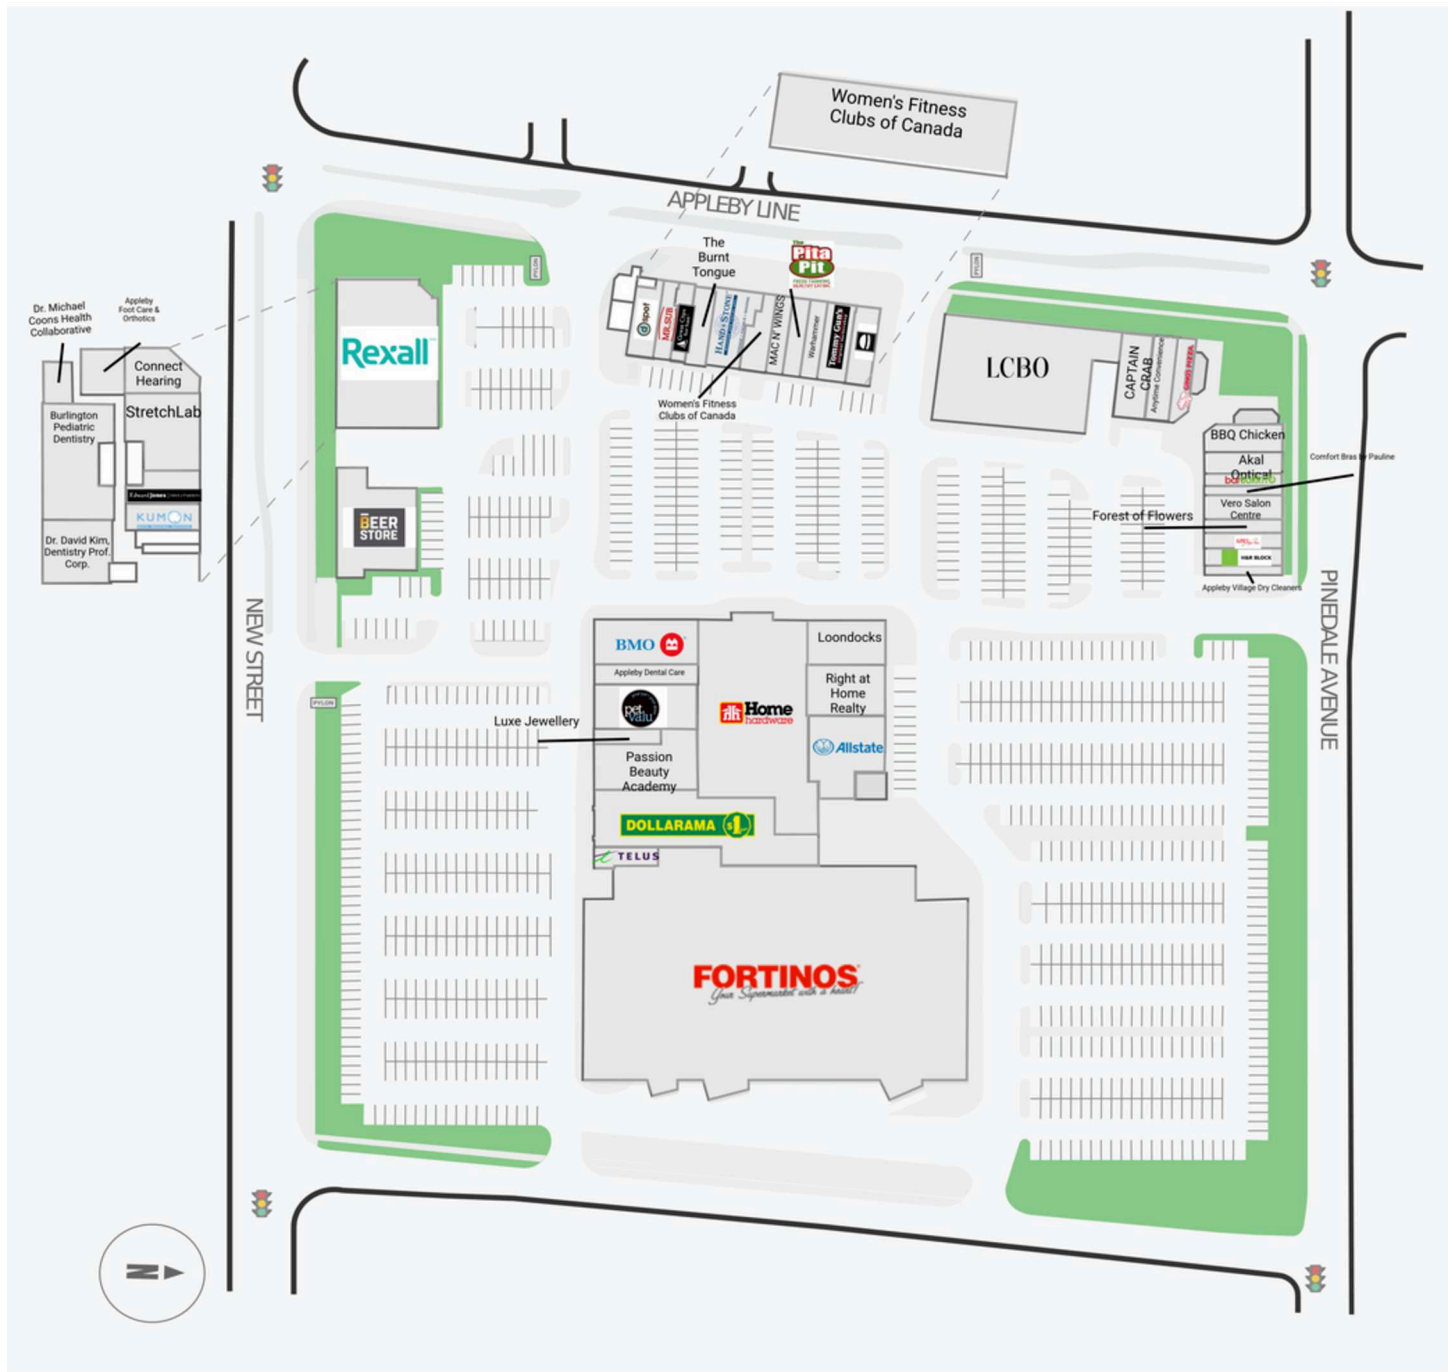

**Traffic
Count**

 Appleby Line / Pinedale
Ave / Timber Lane / New
St : 24,256

**Walk
Score**

69

**Transit
Score**

N/A

Site Plan

Current Tenants

| | |
|--------------------------|--------------------------|
| TELUS | Mr. Sub |
| Dollarama | Great Clips |
| Passion Beauty Academy | The Burnt Tongue |
| Luxe Jewellery | Hand & Stone Massage and |
| Pet Valu | Facial Spa |
| BMO | Women's Fitness Clubs of |
| Appleby Dental Care | Canada |
| Home Hardware | MAC N' WINGS |
| Loondocks | Pita Pit |
| Right at Home Realty | Warhammer |
| Allstate Insurance | Tommy Gun's Original |
| Fortinos | Barbershop |
| The Beer Store | The Burger's Priest |
| Rexall | LCBO |
| Dr. David Kim, Dentistry | CAPTAIN CRAB |
| Prof. Corp. | Anytime Convenience |
| Kumon Math & Reading | Gino's Pizza |
| Centre | BBQ Chicken |
| Edward Jones | Akal Optical |
| StretchLab | Barburrito |
| Connect Hearing | Comfort Bras by Pauline |
| Appleby Foot Care & | Vero Salon Centre |
| Orthotics | Forest of Flowers |
| Burlington Pediatric | Nails for You |
| Dentistry | H&R Block |
| Dr. Michael Coons Health | Appleby Village Dry |
| Collaborative | Cleaners |
| D SPOT DESSERT CAFE | |