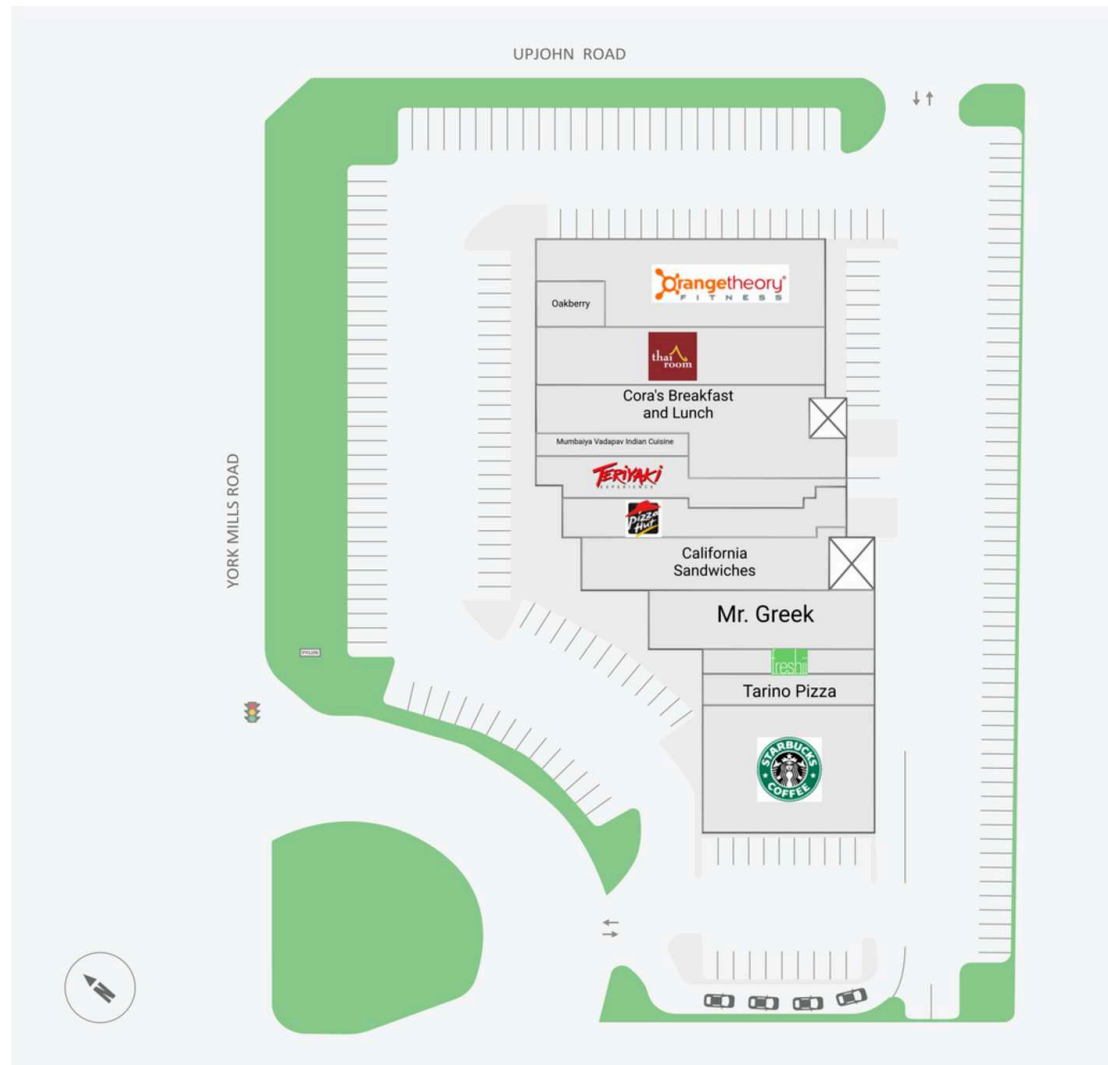

861 York Mills serves the York Mills community, including Bridle Path and Hogg's Hollow. Located next to York Mills Gardens and near Highway 401 and the Don Valley, it's easily accessible for both locals and city-goers making it an ideal destination for everyday essentials.

861 York Mills Road

861 York Mills Road

Demographics

Traffic Count

York Mills Rd / Leslie St : 51,251

Walk Score

-

Transit Score

69

	1km	3km	5km
Household Income	\$215,290	\$148,970	\$161,430
Households	1,363	51,048	137,376
Population	3,918	130,364	360,006

Current Tenants

Starbucks
Tarino Pizza
Mr. Greek
California Sandwiches
Pizza Hut
Made In Japan Teriyaki
Experience

Mumbaiya Vadapav
Indian Cuisine
Cora's Breakfast and
Lunch
Thai Room
Freshii
Oakberry
Orange Theory Fitness

Contact

Maia Mehmeti
Senior Leasing
Manager
maia.mehmeti@fcr.ca
647.203.0820

861 York Mills Road Toronto, ON