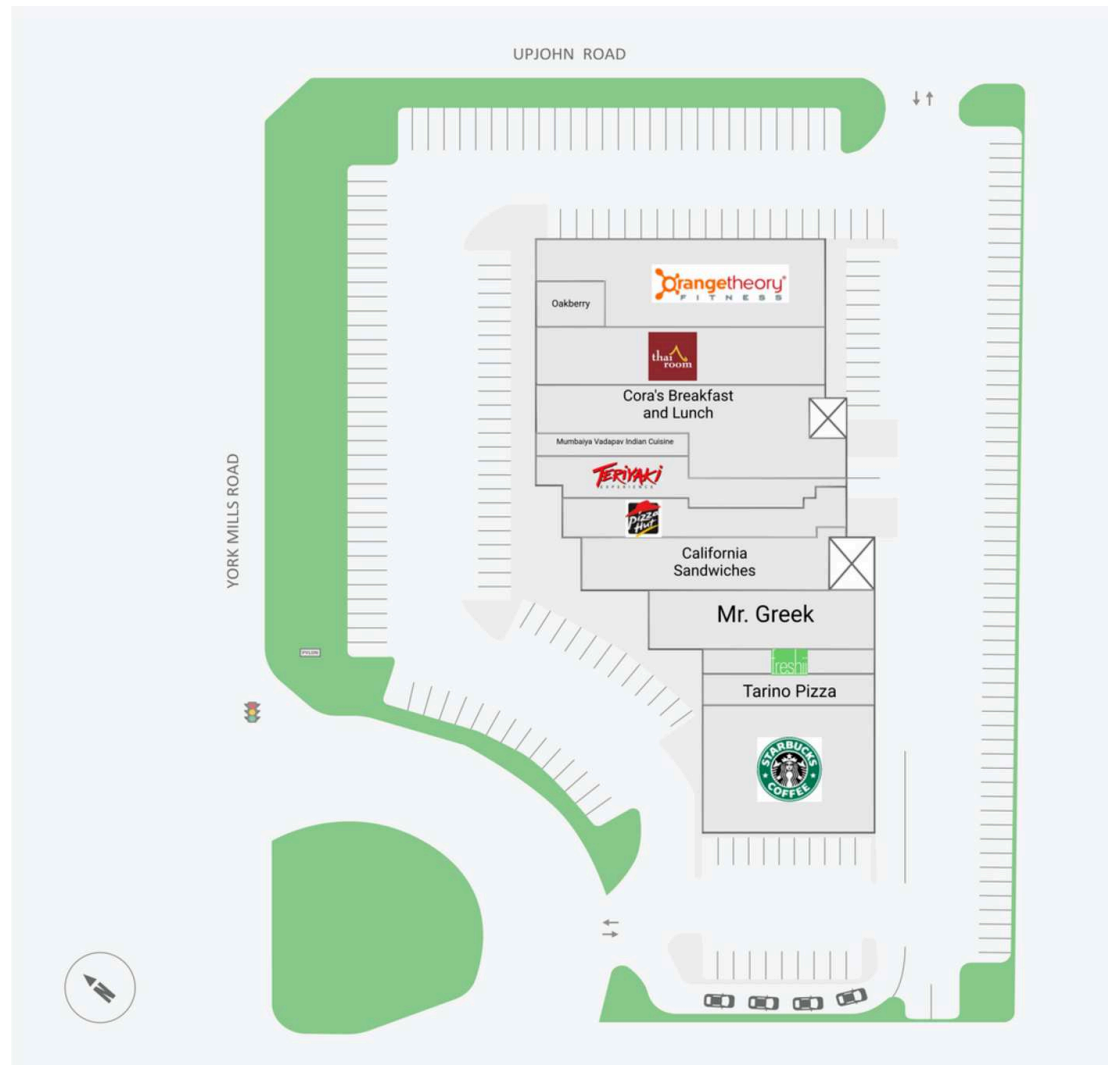

861 York Mills serves the York Mills community, including Bridle Path and Hogg's Hollow. Located next to York Mills Gardens and near Highway 401 and the Don Valley, it's easily accessible for both locals and city-goers making it an ideal destination for everyday essentials.

861 York Mills Road

861 York Mills Road

Demographics

Traffic Count

York Mills Rd / Leslie St : 51,251

Walk Score

-

Transit Score

69

	1km	3km	5km
 Household Income	\$215,290	\$148,970	\$161,430
 Households	1,363	51,048	137,376
 Population	3,918	130,364	360,006

Current Tenants

Starbucks
Tarino Pizza
Mr. Greek
California Sandwiches
Pizza Hut
Made In Japan Teriyaki
Experience

Mumbaiya Vadapav
Indian Cuisine
Cora's Breakfast and
Lunch
Thai Room
Freshii
Oakberry
Orange Theory Fitness

Contact

Maia Mehmeti
Senior Leasing
Manager
maia.mehmeti@fcr.ca
647.203.0820

861 York Mills Road Toronto, ON