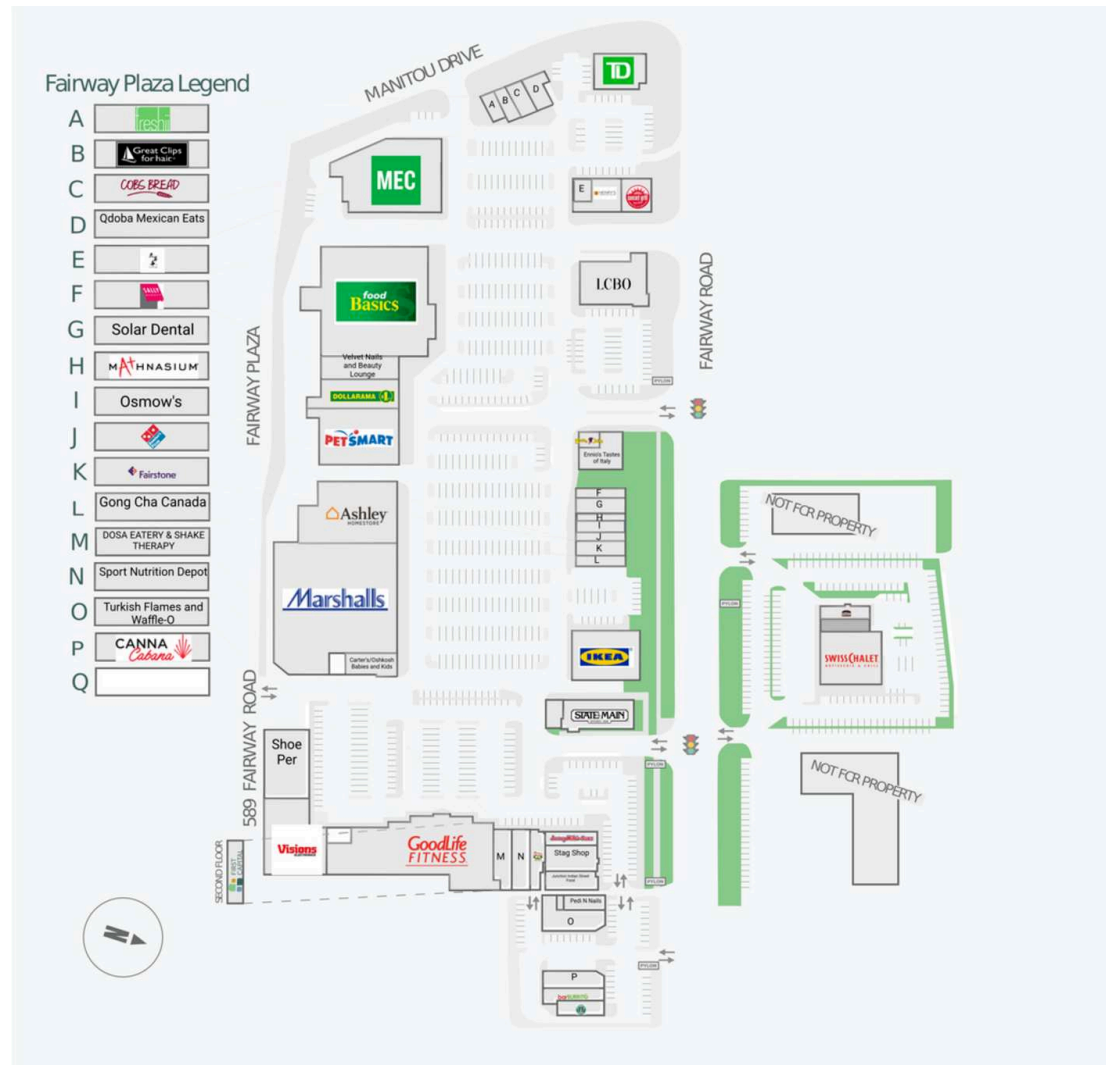

Fairway Plaza features over 40 businesses. Not only is this centre ideally situated just minutes away from Highway 8 and Conestoga Parkway, but it's also surrounded by several parks, community centres, schools, and residential communities. Providing easy access for the surrounding neighbourhood, Fairway Plaza offers ample parking and several Grand River Transit bus stops.

Anchored by Food Basics, LCBO, Marshall's, and Goodlife Fitness, Fairway Plaza has become a one-stop destination for the Tri-City area.

655 Fairway Road South

Fairway Plaza

Demographics

Traffic Count

Fairway Rd S / Manitou Dr : 35,587

Walk Score

61

Transit Score

60

	1km	3km	5km
 Household Income	\$84,366	\$102,997	\$118,897
 Households	3,837	24,046	69,123
 Population	9,964	63,041	186,989

Current Tenants

Marshall's
Carter's/Oshkosh Babies
and Kids
ASHLEY HOMESTORE
PetSmart
Dollarama
Velvet Nails and Beauty
Lounge
Food Basics
IKEA
Gong Cha Canada
Fairstone Financiere
Domino's
Mathnasium
Osmow's
Solar Dental
Sally Beauty Supply
Ennio's Tastes of Italy
Booster Juice
LCBO
Stag Shop
Junction Indian Street
Food
DOSA EATERY & SHAKE
THERAPY
Sport Nutrition Depot

Pita Pit
Jersey Mike's
GoodLife Fitness
Visions Electronics
Shoe Per
FCR Management
Services
Rogers
State & Main Kitchen &
Bar
Starbucks
Barburrito
Canna Cabana
Turkish Flames and
Waffle-O
Pedi N Nails
Swiss Chalet
Passion Dental
Harvey's
MEC Canada Inc.
Bell Canada
Freshii
Great Clips
Cobs Bread
Qdoba Mexican Eats
TD Canada Trust