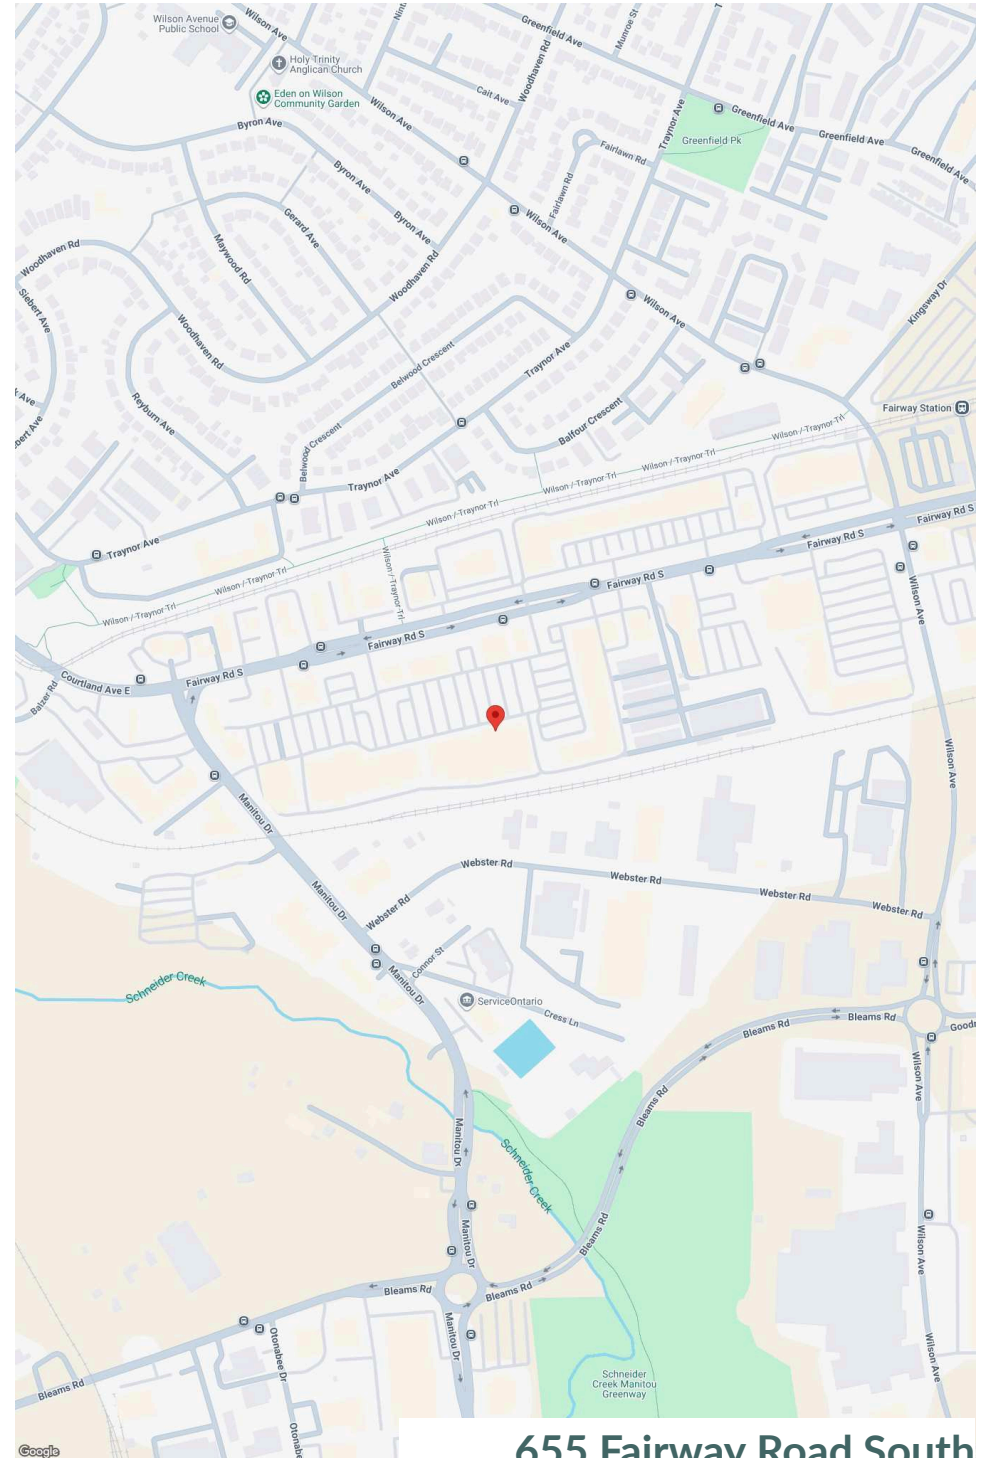

Fairway Plaza
Kitchener, ON

Senior Leasing Manager
Cynthia Ciacci
cynthia.ciacci@fcr.ca

FCR Leasing
fcr.ca
leasing@fcr.ca
403.257.6888

Fairway Plaza

Kitchener, ON

sf: 174,547

Totalling 174,000+ sf, Fairway Plaza has established itself as one of the most prominent retail destinations in Kitchener.

Fairway Plaza features over 40 businesses. Not only is this centre ideally situated just minutes away from Highway 8 and Conestoga Parkway, but it's also surrounded by several parks, community centres, schools, and residential communities. Providing easy access for the surrounding neighbourhood, Fairway Plaza offers ample parking and several Grand River Transit bus stops.

Anchored by Food Basics, LCBO, Marshall's, and Goodlife Fitness, Fairway Plaza has become a one-stop destination for the Tri-City area.

655 Fairway Road South

Fairway Plaza

Demographics

Traffic Count

Fairway Rd S / Manitou Dr : 35,587