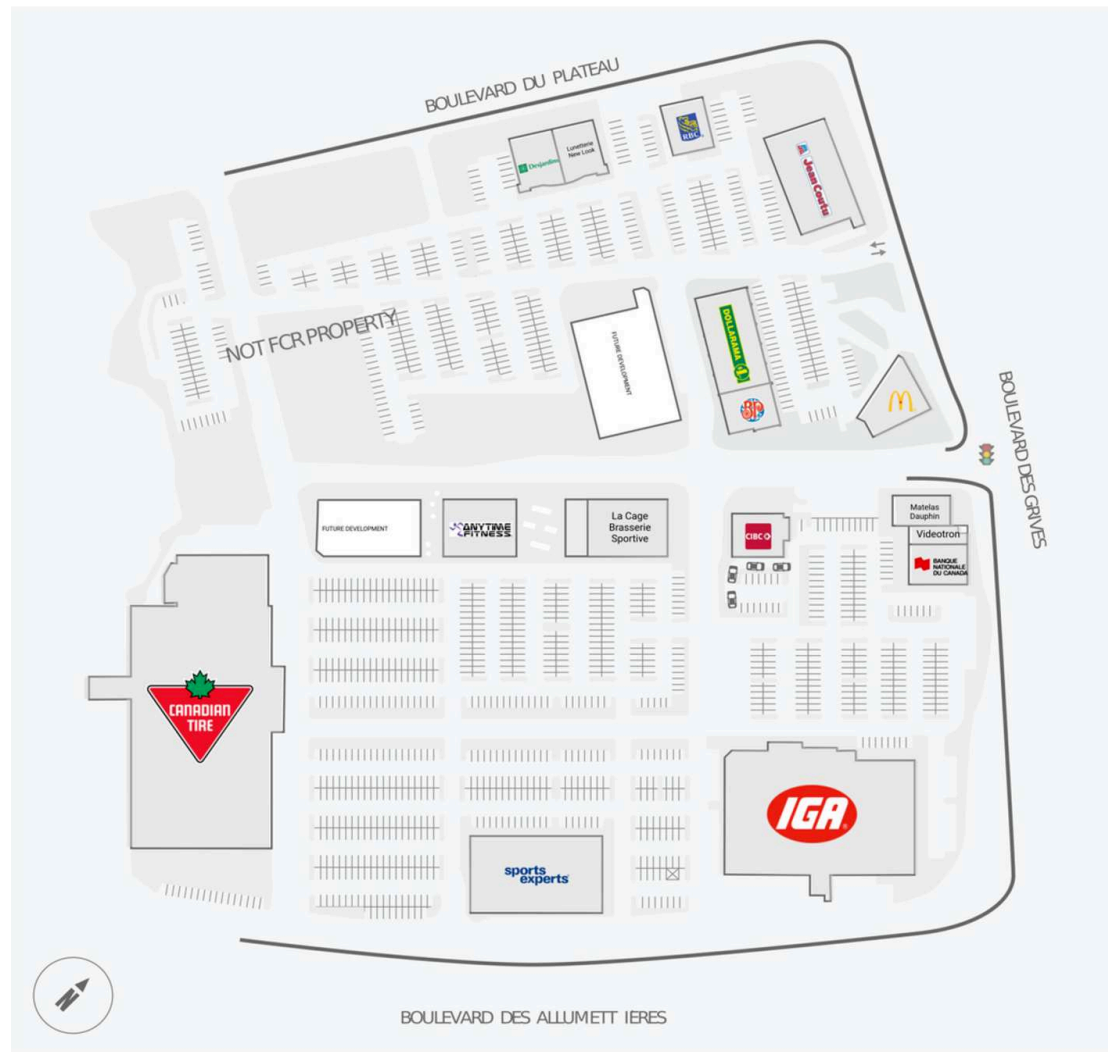

Boulevard des Allumettières /
Boulevard des Grives : 33,000

Walk Score

66

Transit Score

N/A

	1km	3km	5km
 Household Income	\$114,126	\$118,831	\$110,758
 Households	3,358	20,901	56,041
 Population	7,342	49,142	120,612

Current Tenants

Jean-Coutu
PUROLATOR
RBC Royal Bank
Lunetterie New Look
Desjardins
McDonald's
IGA
Dollarama
Boston Pizza

National Bank
Videotron
Matelas Dauphin
CIBC
La Cage Brasserie
Sportive
Anytime Fitness
Canadian Tire
Sports Experts