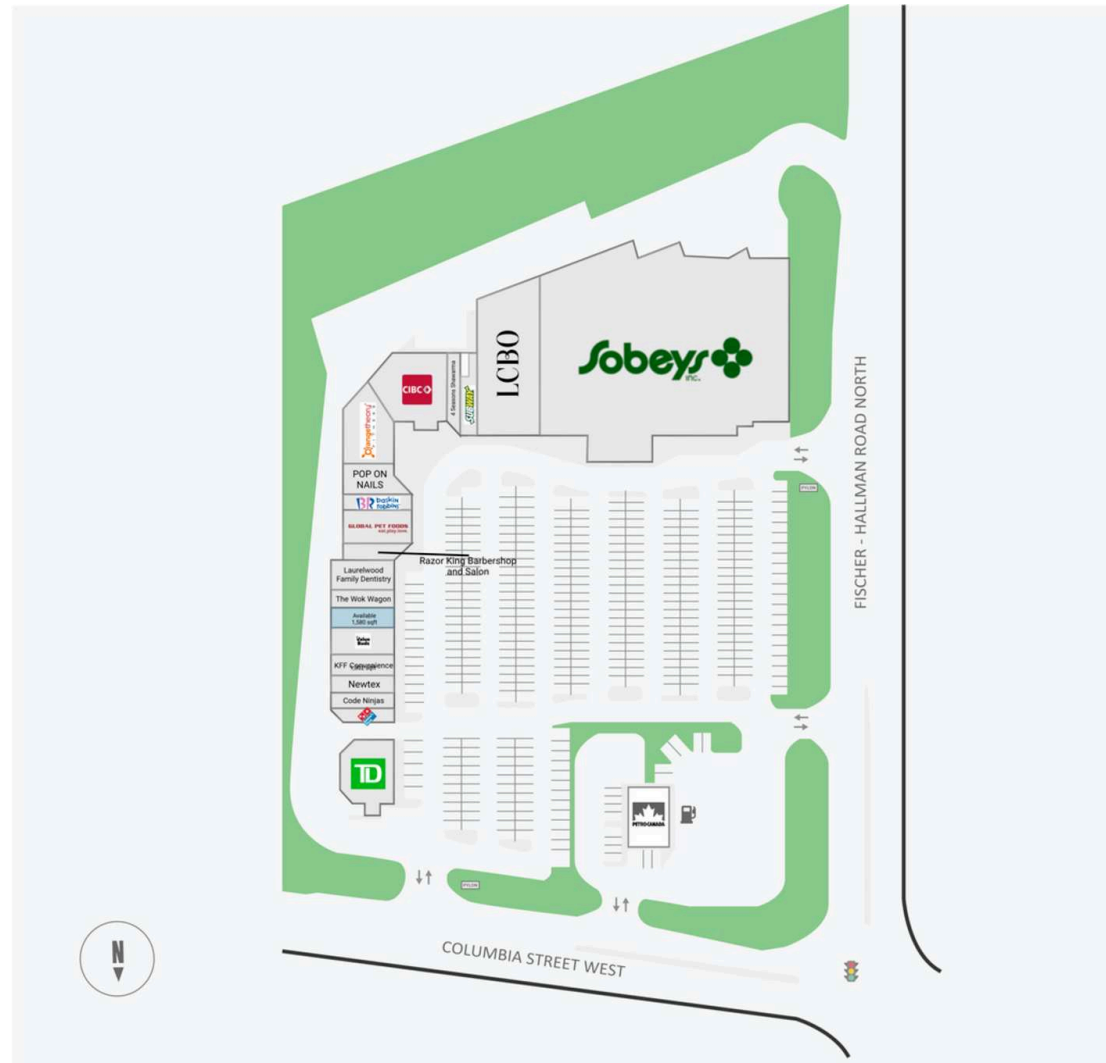

# Laurelwood Shopping Centre

Waterloo, ON

sf: 93,659

Laurelwood Shopping Centre is located in the lively Laurelwood neighbourhood in northwest Waterloo. This updated 90,000 SF centre features a strong mix of tenants, including Sobeys, LCBO, Orange Theory Fitness, Starbucks, and more. It serves one of the area's most desirable communities, with high household incomes and a population of over 105,000 within 5 km. It's also close to the University of Waterloo and Wilfrid Laurier University, making it a convenient spot for students and locals alike.

## Demographics

Traffic Count

Fischer-Hallman Rd / Columbia St W : 16,132

Walk Score

N/A

Transit Score

N/A

	1km	3km	5km
 Household Income	\$212,639	\$151,424	\$134,312
 Households	1,654	23,274	54,102
 Population	5,156	67,770	144,591

### Current Tenants

Domino's  
Code Ninjas  
KFF Convenience  
Newtex  
Value Buds  
The Wok Wagon  
Laurelwood Family  
Dentistry  
Razor King Barbershop  
and Salon  
Global Pet Foods

Baskin 31 Robbins  
POP ON NAILS  
Orange Theory Fitness  
CIBC  
4 Seasons Shawarma  
Subway  
LCBO  
Sobeys  
Bell Canada  
Suncor  
TD Canada Trust

### Current Availability

1,580 sf    21140-A01008A