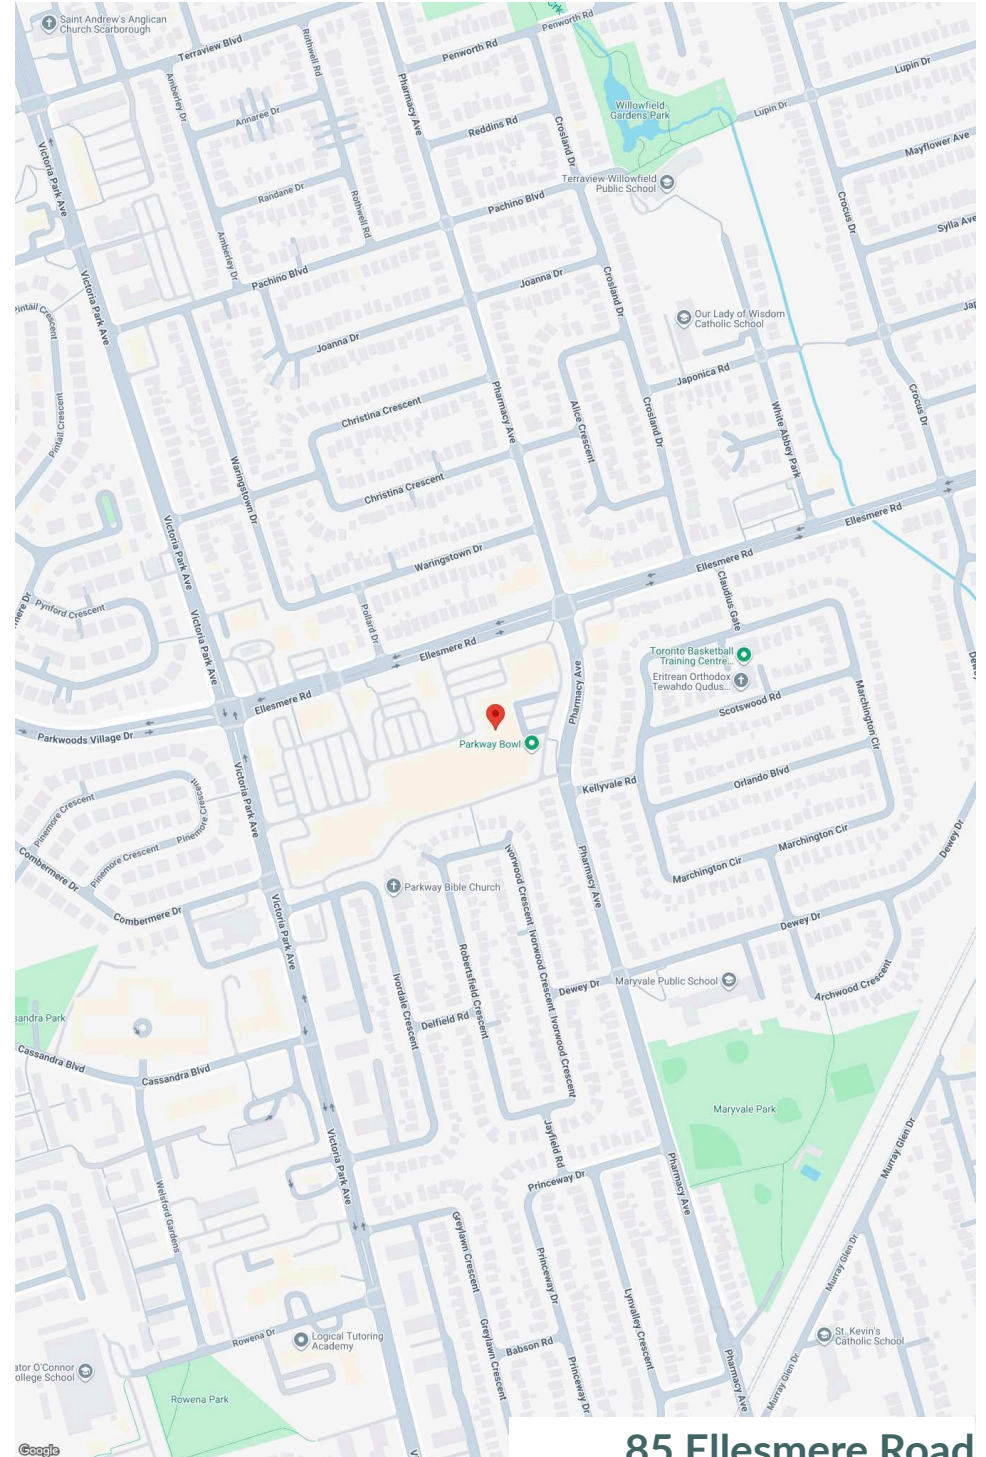

Parkway Mall
Toronto, ON

Leasing Manager
Justyn Wood
justyn.wood1@fcr.ca

FCR Leasing
fcr.ca
leasing@fcr.ca
403.257.6888

Parkway Mall

Toronto, ON

sf: 244,552

Parkway Mall, situated at Victoria Park and Ellesmere in East Toronto, is a prominent shopping destination featuring a healthy mix of over 95 retailers. Anchored by a Metro, LCBO and Shoppers Drug Mart this 300,000 SF mall is strategically positioned to cater to the Scarborough community.

Availability: 233 - 1,535 sf

85 Ellesmere Road

Parkway Mall

Demographics

Traffic Count

Victoria Park Ave / Ellesmere Rd : 54,237

Walk Score

81