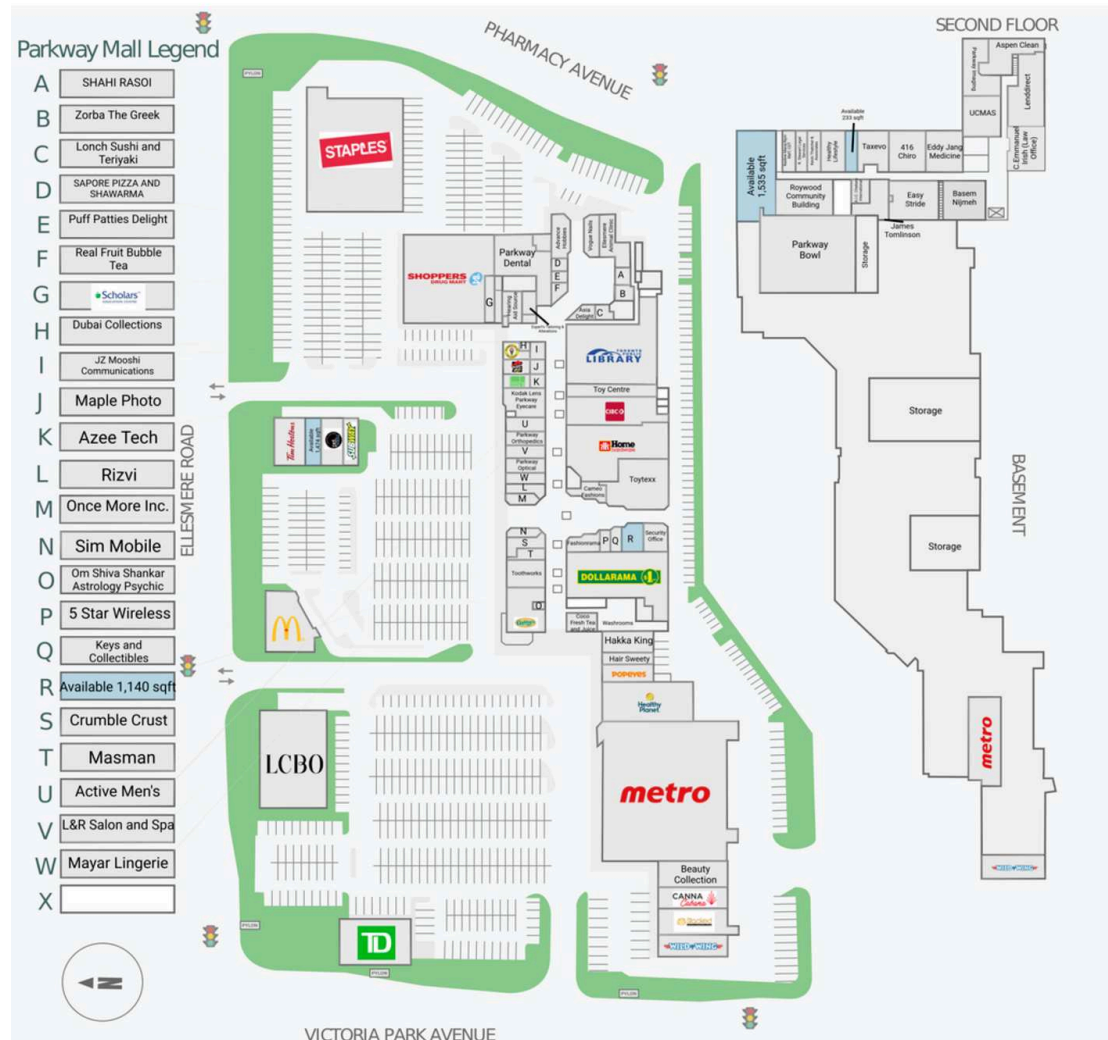

Parkway Mall
Toronto, ON

Leasing Manager
Justyn Wood
justyn.wood1@fcr.ca

FCR Leasing
fcr.ca
leasing@fcr.ca
403.257.6888

Parkway Mall

Toronto, ON

sf: 244,552

Parkway Mall, situated at Victoria Park and Ellesmere in East Toronto, is a prominent shopping destination featuring a healthy mix of over 95 retailers. Anchored by a Metro, LCBO and Shoppers Drug Mart this 300,000 SF mall is strategically positioned to cater to the Scarborough community.

Transit Score

66

	1km	3km	5km
 Household Income	\$100,568	\$116,288	\$115,472
 Households	5,909	47,581	140,221
 Population	16,633	132,485	385,049

Current Tenants

Wild Wing
Metro
Stacked Pancake & Breakfast House
Beauty Collection
Canna Cabana
Healthy Planet
Popeye's
Hair Sweetie
Hakka King
Coco Fresh Tea and Juice
Coco Nail Spa
Dollarama
Fashionrama
5 Star Wireless
Keys and Collectibles
Cameo Fashions
Toytexx
Home Hardware
CIBC
Toy Centre
Toronto Public Library
Parkway Dental
Scholars Education Centre
Taxevo
Marble Slab Creamery
JZ Mooshi Communications
Pizza Hut
Maple Photo
Freshii
Kodak Lens Parkway Eyecare
Active Men's
Parkway Orthopedics
L&R Salon and Spa
Parkway Optical
Mayar Lingerie
Rizvi
Once More Inc.
Sim Mobile
Crumble Crust
Masman
Toothworks
Gabby's
Om Shiva Shankar Astrology Psychic
Kart Town
Azee Tech
Dubai Collections