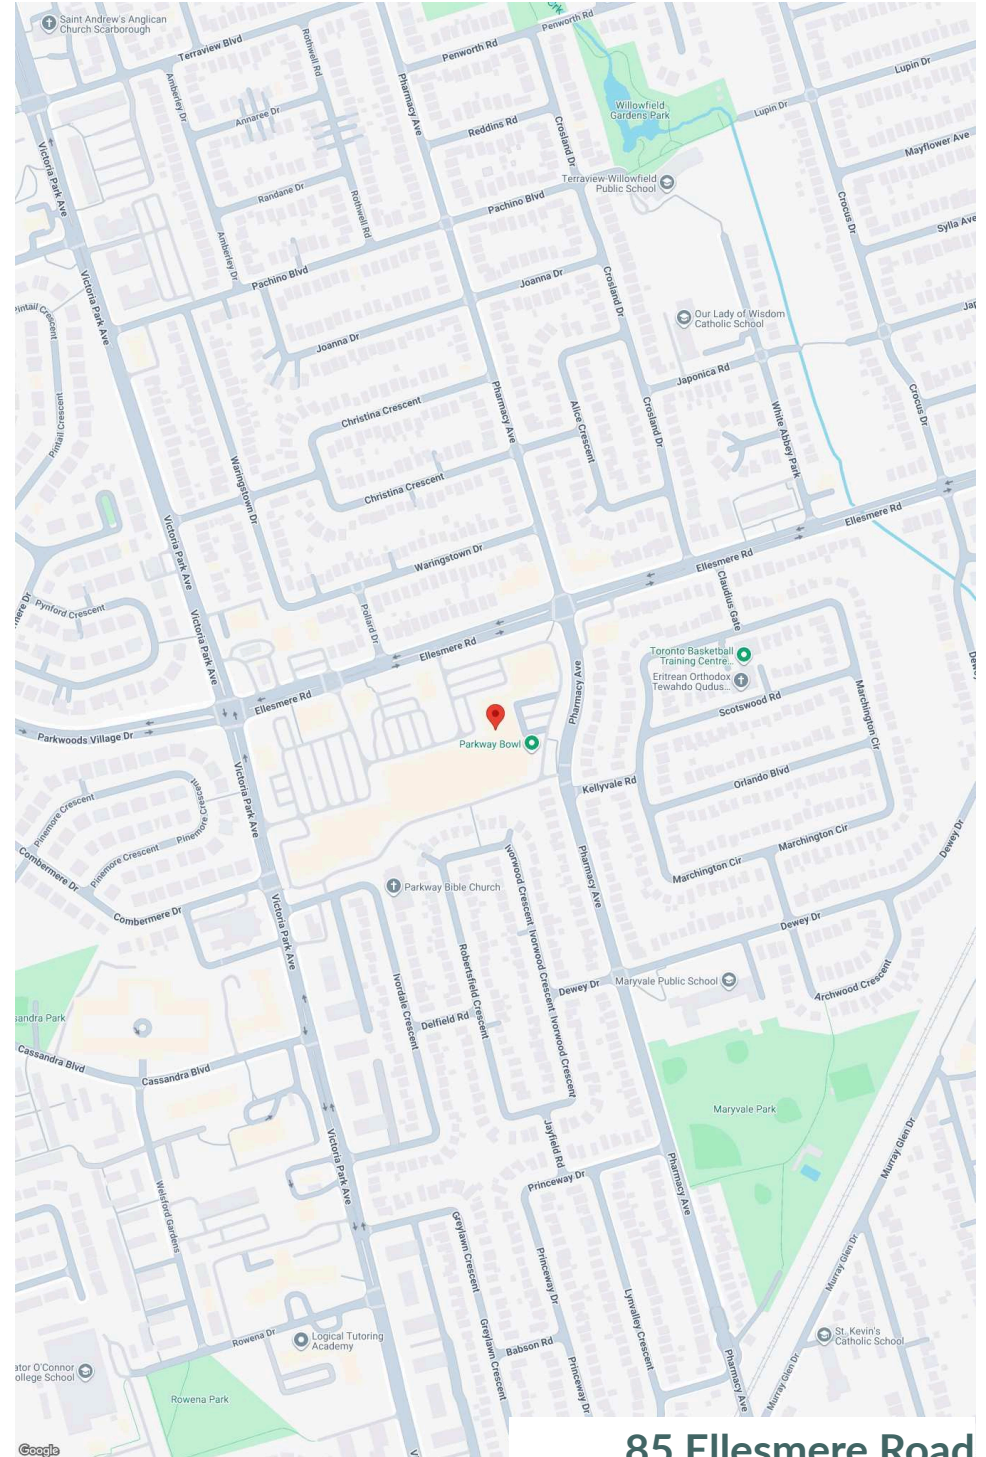

Parkway Mall

Toronto, ON

sf: 244,552

Parkway Mall, situated at Victoria Park and Ellesmere in East Toronto, is a prominent shopping destination featuring a healthy mix of over 95 retailers. Anchored by a Metro, LCBO and Shoppers Drug Mart this 300,000 SF mall is strategically positioned to cater to the Scarborough community.

Availability: 233 - 1,535 sf

85 Ellesmere Road