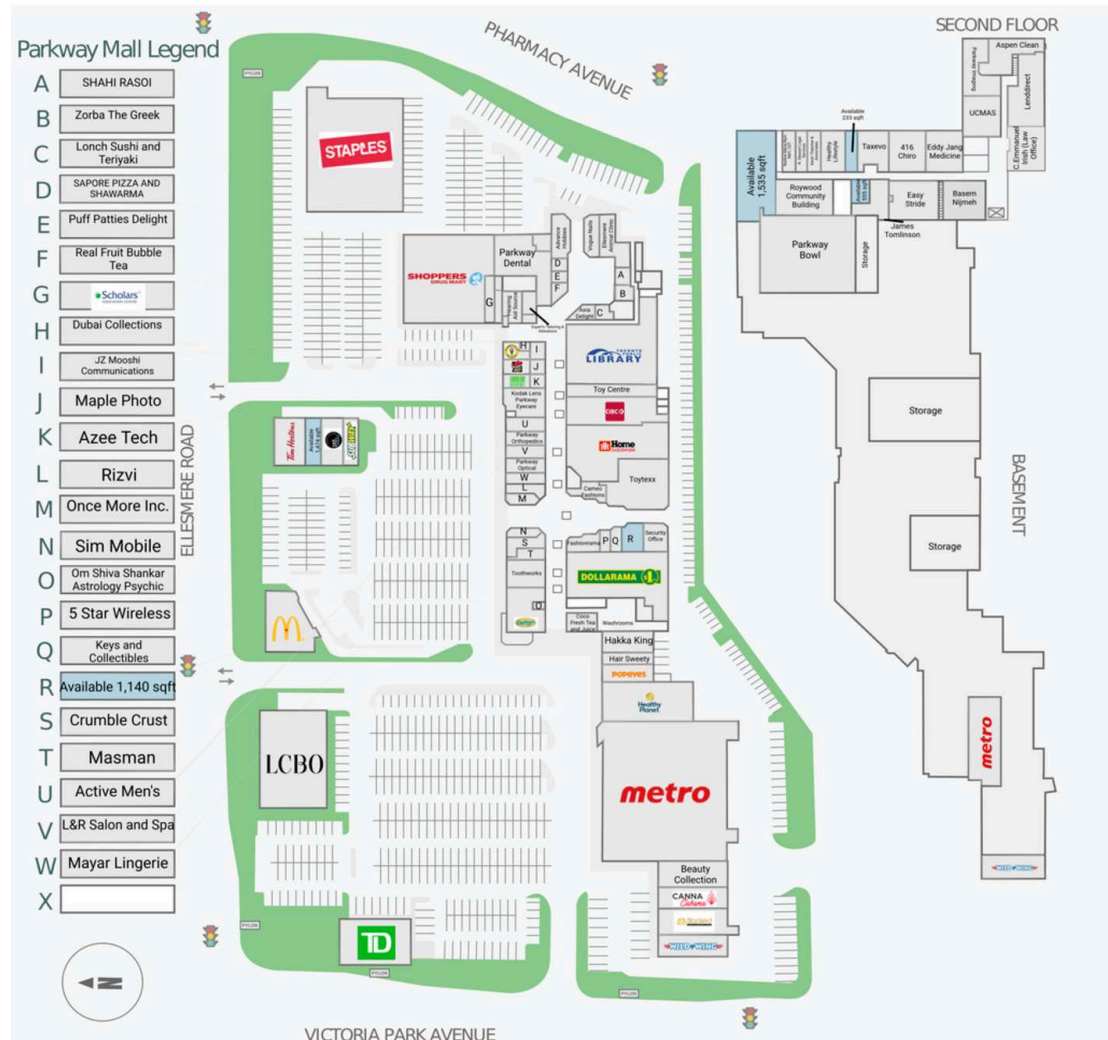

Parkway Mall
Toronto, ON

Leasing Manager
Justyn Wood
justyn.wood1@fcr.ca

FCR Leasing
fcr.ca
leasing@fcr.ca
403.257.6888

Parkway Mall

Toronto, ON

sf: 244,552

Parkway Mall, situated at Victoria Park and Ellesmere in East Toronto, is a prominent shopping destination featuring a healthy mix of over 95 retailers. Anchored by a Metro, LCBO and Shoppers Drug Mart this 300,000 SF mall is strategically positioned to cater to the Scarborough community.

Transit Score

66

	1km	3km	5km
 Household Income	\$100,568	\$116,288	\$115,472
 Households	5,909	47,581	140,221
 Population	16,633	132,485	385,049

Current Tenants

Wild Wing
Metro
Stacked Pancake & Breakfast House
Beauty Collection
Canna Cabana
Healthy Planet
Popeye's
Hair Sweetie
Hakka King
Coco Fresh Tea and Juice
Coco Nail Spa
Dollarama
Fashionrama
5 Star Wireless
Keys and Collectibles
Cameo Fashions
Toytexx
Home Hardware
CIBC
Toy Centre
Toronto Public Library
Parkway Dental
Scholars Education Centre
Taxevo
Marble Slab Creamery
JZ Mooshi Communications
Pizza Hut
Maple Photo
Freshii
Kodak Lens Parkway Eyecare
Active Men's
Parkway Orthopedics
L&R Salon and Spa
Parkway Optical
Mayar Lingerie
Rizvi
Once More Inc.
Sim Mobile
Crumble Crust
Masman
Toothworks
Gabby's
Om Shiva Shankar Astrology Psychic
Kitt Town
Azee Tech
Dubai Collections