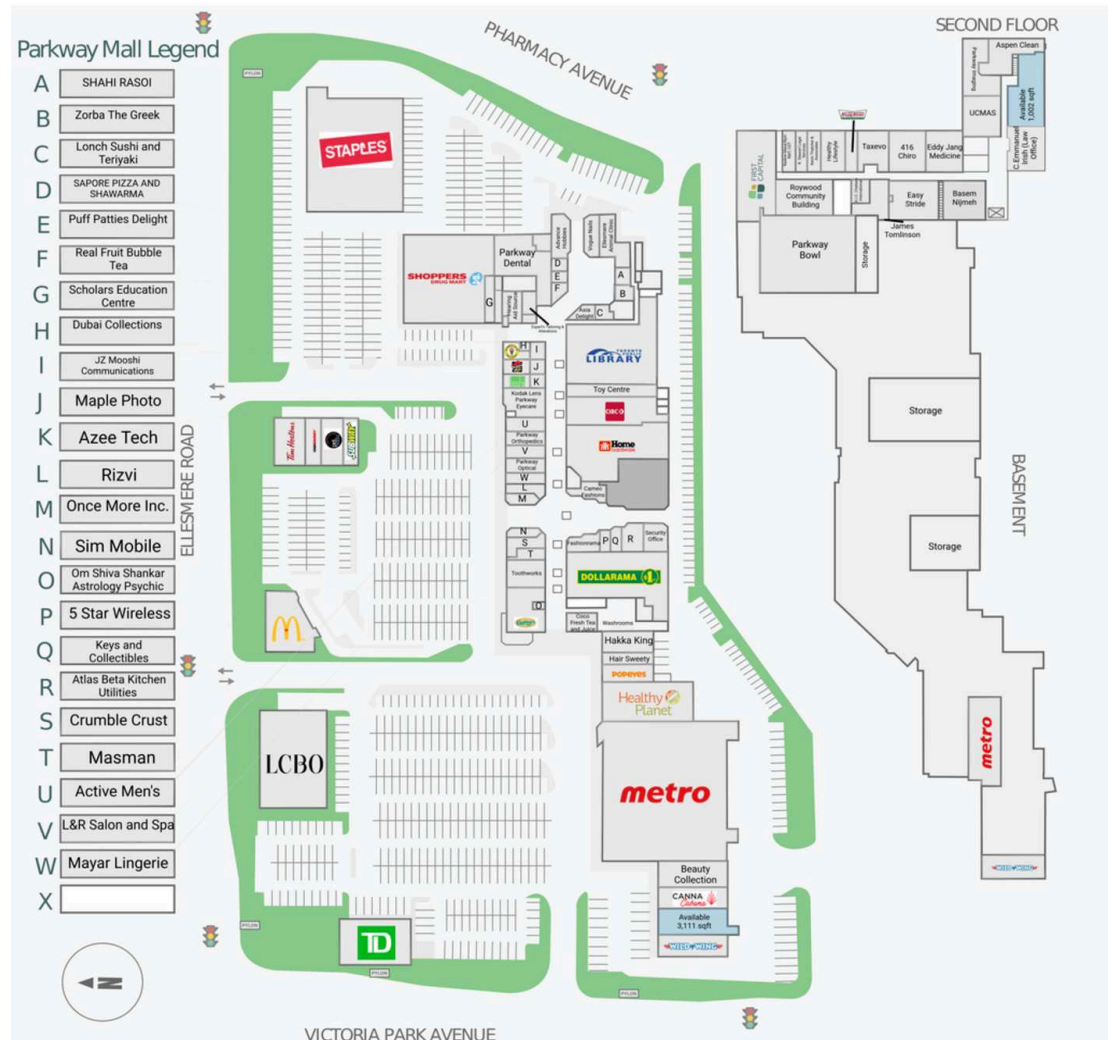

## Current Tenants

Wild Wing  
Metro  
Beauty Collection  
Canna Cabana  
Healthy Planet  
Popeye's  
Hair Sweety  
Hakka King  
Coco Fresh Tea and Juice  
Coco Nail Spa  
Dollarama  
Fashionrama  
5 Star Wireless  
Keys and Collectibles  
Atlas Beta Kitchen Utilities  
Cameo Fashions  
Toytexx  
Home Hardware  
CIBC  
Toy Centre  
Toronto Public Library  
Parkway Dental  
Scholars Education Centre  
Taxevo  
Marble Slab Creamery  
JZ Mooshi Communications  
Pizza Hut  
Maple Photo  
Freshii  
Kodak Lens Parkway Eyecare  
Active Men's  
Parkway Orthopedics  
L&R Salon and Spa  
Parkway Optical  
Mayar Lingerie  
Rizvi  
Once More Inc.  
Sim Mobile  
Crumble Crust  
Masman  
Toothworks  
Gabby's  
Om Shiva Shankar Astrology Psychic  
Kart Town  
Azee Tech  
Dubai Collections

C.Emmanuel Irish (Law Office)  
Aspen Clean  
Eddy Jang Medicine  
416 Chiro  
Krispy Kreme  
Healthy Lifestyle  
Kevin Thatcher & Associates  
R. Stewart Legal Services  
Nadine Maraj-Nyiri RMT, CDT  
FCR Management Services  
Roywood Community Building  
Basem Nijmeh  
Easy Stride  
James Tomlinson  
A.I.C. Chebaro International  
Parkway Bowl  
Vogue Nails  
Ellesmere Animal Clinic  
SHAHI RASOI  
Zorba The Greek  
Lonch Sushi and Teriyaki  
Asia Delight  
Real Fruit Bubble Tea  
Puff Patties Delight  
SAPORE PIZZA AND SHAWARMA  
Advance Hobbies  
Expert's Tailoring & Alterations  
Hearing Aid Source  
Shoppers Drug Mart  
Chatr Mobile  
Gateway Lotto  
Fido  
Parkway Smoke & Gift  
Majestic Diamonds  
Virgin  
Freedom Mobile  
Telus I Koodo and Green Mobile  
Cellular Point  
UCMAS  
Parkway Imaging  
McDonald's  
Subway  
Pet Valu  
Cash Money  
Tim Hortons  
Staples