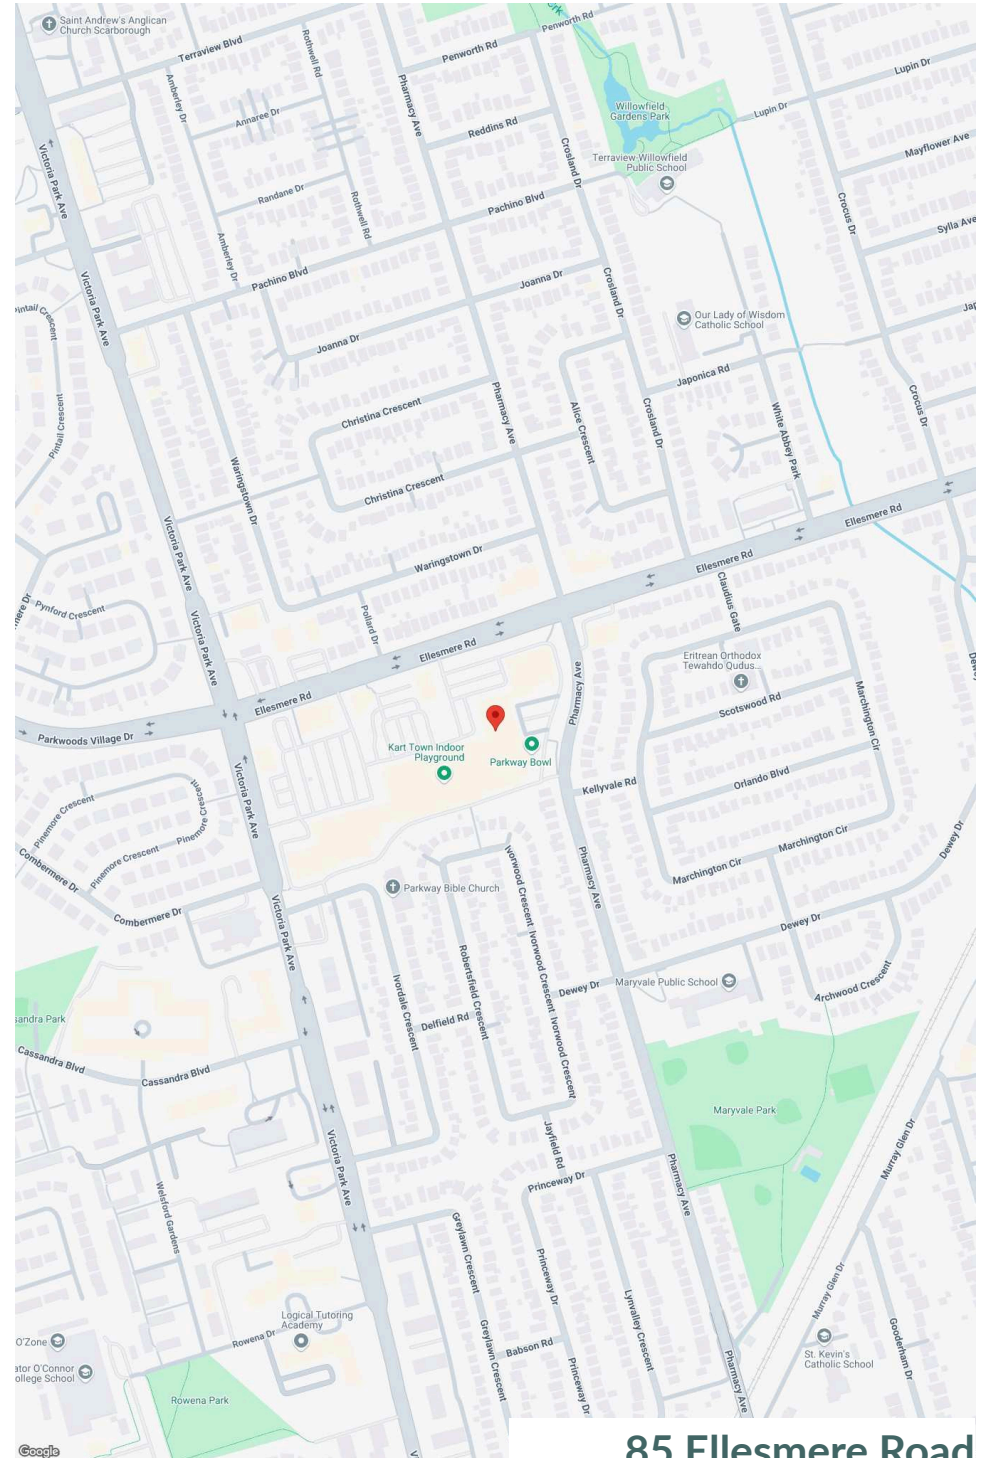

Parkway Mall

Toronto, ON

sf: 244,552

Ideally located at the busy Victoria Park and Ellesmere intersection, on the east side of Toronto, is First Capital's Parkway Mall. Featuring a strong tenant mix of over 95 retailers, Parkway Mall acts as a neighbourhood shopping destination for Scarborough residents.

In 2019, this 300,000 sf enclosed centre completed a major redevelopment, giving it a refreshed look and feel to better serve the Scarborough community. With over 130,000 households and a population density of over 353,000 in a 5km radius, this retail centre is perfectly positioned to service the well-established households surrounding it.

Availability: 1,002 - 3,111 sf

85 Ellesmere Road