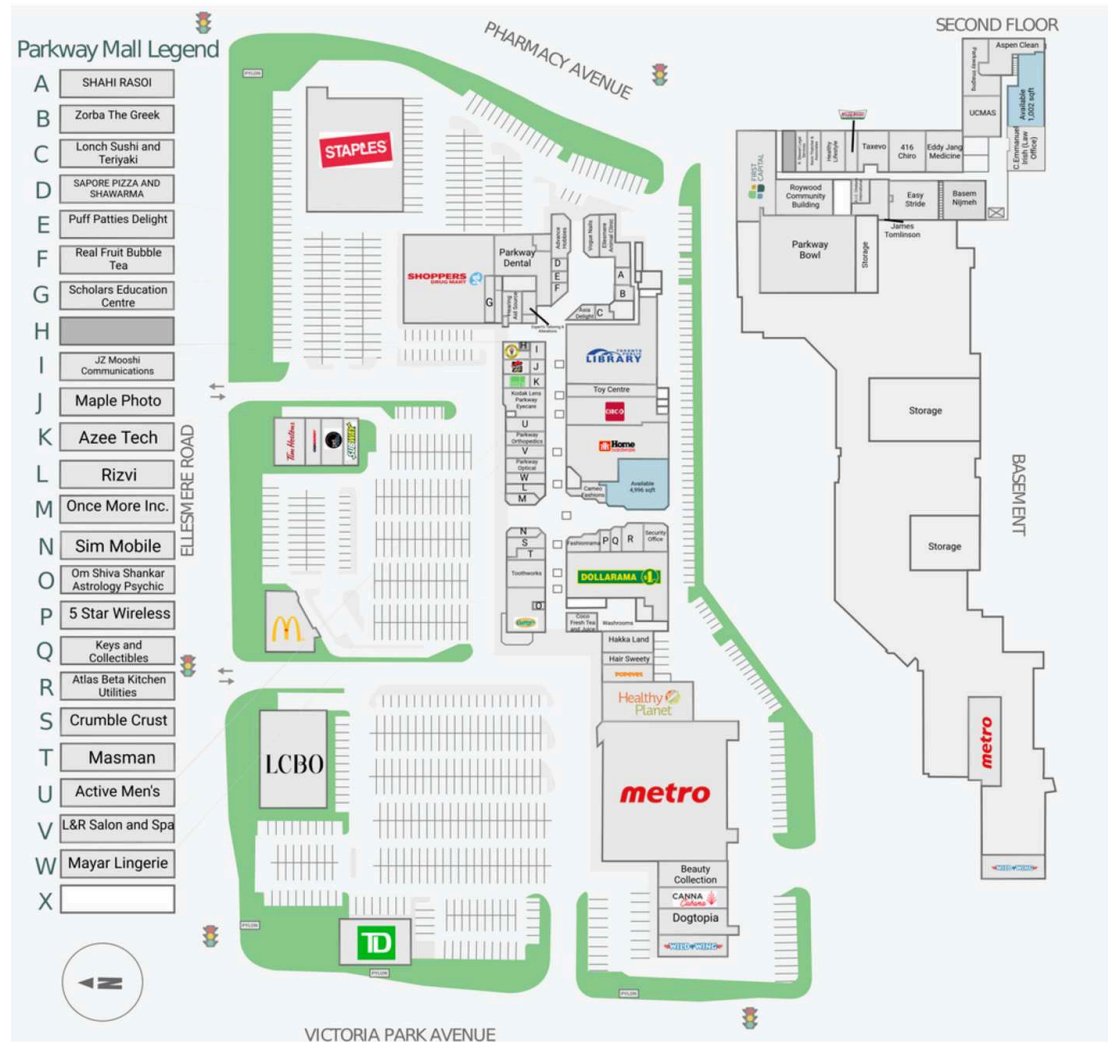

In 2019, this 300,000 sf enclosed centre completed a major redevelopment, giving it a refreshed look and feel to better serve the Scarborough community. With over 130,000 households and a population density of over 353,000 in a 5km radius, this retail centre is perfectly positioned to service the well-established households surrounding it.

Availability: 1,002 - 4,996 sf

85 Ellesmere Road

Parkway Mall

Demographics

Traffic Count

Victoria Park Ave / Ellesmere Rd : 54,237

Walk Score

81

Current Tenants

Wild Wing
Metro
Dogtopia
Beauty Collection
Canna Cabana
Healthy Planet
Popeye's
Hair Sweetie
Hakka Land
Coco Fresh Tea and Juice
Coco Nail Spa
Dollarama
Fashionrama
5 Star Wireless
Keys and Collectibles
Atlas Beta Kitchen Utilities
Cameo Fashions
Home Hardware
CIBC
Toy Centre
Toronto Public Library
Parkway Dental
Scholars Education Centre
Taxevo
Marble Slab Creamery
JZ Mooshi Communications
Pizza Hut
Maple Photo
Freshii
Kodak Lens Parkway Eyecare
Active Men's
Parkway Orthopedics
L&R Salon and Spa
Parkway Optical
Mayar Lingerie
Rizvi
Once More Inc.
Sim Mobile
Crumble Crust
Masman
Toothworks
Gabby's
Om Shiva Shankar Astrology Psychic
Kart Town
Azee Tech
Dubai Collections

C.Emmanuel Irish (Law Office)
Aspen Clean
Eddy Jang Medicine
416 Chiro
Krispy Kreme
Healthy Lifestyle
Kevin Thatcher & Associates
R. Stewart Legal Services
Nadine Maraj-Nyiri RMT, CDT
FCR Management Services
Roywood Community Building
Basem Nijmeh
Easy Stride
James Tomlinson
A.I.C. Chebaro International
Parkway Bowl
Vogue Nails
Ellesmere Animal Clinic
SHAHI RASOI
Zorba The Greek
Lonch Sushi and Teriyaki
Asia Delight
Real Fruit Bubble Tea
Puff Patties Delight
SAPORE PIZZA AND SHAWARMA
Advance Hobbies
Expert's Tailoring & Alterations
Hearing Aid Source
Shoppers Drug Mart
Chatr Mobile
Gateway Lotto
Fido
Parkway Smoke & Gift
Majestic Diamonds
Virgin
Freedom Mobile
Telus I Koodo and Green Mobile
Cellular Point
UCMAS
Parkway Imaging
McDonald's
Subway
Pet Valu
Cash Money
Tim Hortons
Staples